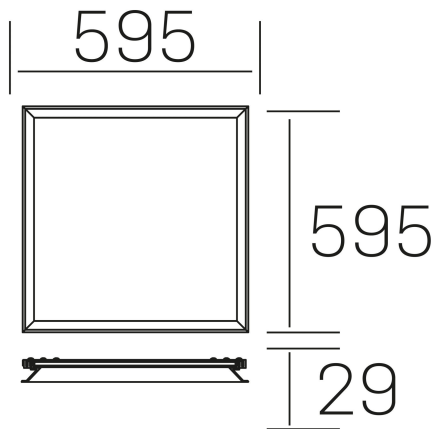

chess winner k-select

K50522.01.RF.WH-WH.SK.ST.8.01.DA

GENERAL DETAILS

INSTALLATION	recessed with frame
FINISHES ALUMINIUM	White-White
OPTIC COVER	Cielo
LIGHT DIRECTION	Fixed
INT/EXT IP DEGREE	IP20/40
MATERIAL	Aluminum
IK DEGREE	IK03
UTILIZATION	Indoor
WARRANTY	3 years

ELECTRICAL DETAILS

LAMP	LED
POWER	37 W
COLOUR TEMPERATURE	3CCT 3000K-4000K-6000K
LUMINOUS FLUX	3000-3500-3200
EFFICACY DIMMING	82-96-80 Lm/W
DIMABLE	DALI
DRIVER	Remote
CLASS PROTECTION	II
COLOUR RENDERING INDEX	CRI >80
VOLTAGE	220-240 V
FRECUENCIA	50-60 Hz
CURRENT INTENSITY	1000 mA
LIFE TIME	50.000 h

GENERAL DIMENSIONS

DIMENSIONS	595×595 mm
CUT OUT	595×595 mm (techo modular)
HEIGHT	h 29 mm
DIMENSIONES DE EMBALAJE	N/A
PESO NETO	3.25

*Please might expect a max.15% figure reduction in finishes other than white