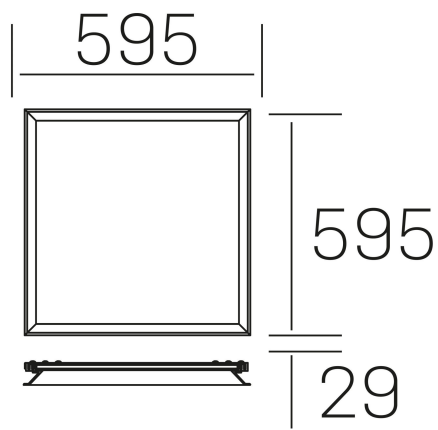

### GENERAL DETAILS

INSTALLATION	recessed with frame
FINISHES ALUMINIUM	White-White
OPTIC COVER	Cielo
LIGHT DIRECTION	Fixed
INT/EXT IP DEGREE	IP 23
MATERIAL	Aluminum
IK DEGREE	IK03
UTILIZATION	Indoor
WARRANTY	3 years

### ELECTRICAL DETAILS

LAMP	LED
POWER	37 W
COLOUR TEMPERATURE	3CCT 3000K-4000K-6000K
LUMINOUS FLUX	3000-3500-3200
EFFICACY DIMMING	82-96-80 Lm/W
DIMABLE	DALI
DRIVER	Remote
CLASS PROTECTION	II
COLOUR RENDERING INDEX	CRI >80
VOLTAGE	220-240 V
FRECUENCIA	50-60 Hz
CURRENT INTENSITY	1000 mA
LIFE TIME	35.000 h

### GENERAL DIMENSIONS

DIMENSIONS	595×595 mm
CUT OUT	595×595 mm (techo modular)
HEIGHT	h 29 mm
DIMENSIONES DE EMBALAJE	N/A
PESO NETO	3.25

\*Please might expect a max.15% figure reduction in finishes other than white