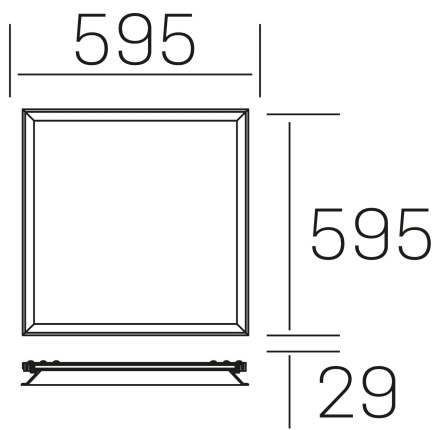

**chess winner k-
select**
K50522.01.RF.WH-WH.SK.ST.8.01.PU

GENERAL DETAILS

INSTALLATION	recessed with frame
FINISHES ALUMINIUM	White-White
OPTIC COVER	Cielo
LIGHT DIRECTION	Fixed
INT/EXT IP DEGREE	IP20/40
MATERIAL	Aluminum
IK DEGREE	IK03
UTILIZATION	Indoor
WARRANTY	3 years

ELECTRICAL DETAILS

LAMP	LED
POWER	37 W
COLOUR TEMPERATURE	3CCT 3000K-4000K-6000K
LUMINOUS FLUX	3000-3500-3200
EFFICACY DIMMING	82-96-80 Lm/W
DIMABLE	Push
DRIVER	Remote
CLASS PROTECTION	II
COLOUR RENDERING INDEX	CRI >80
VOLTAGE	220-240 V
FRECUENCIA	50-60 Hz
CURRENT INTENSITY	1000 mA
LIFE TIME	50.000 h

GENERAL DIMENSIONS

DIMENSIONS	595×595 mm
CUT OUT	595×595 mm (techo modular)
HEIGHT	h 29 mm
DIMENSIONES DE EMBALAJE	N/A
PESO NETO	3.25

*Please might expect a max.15% figure reduction in finishes other than white