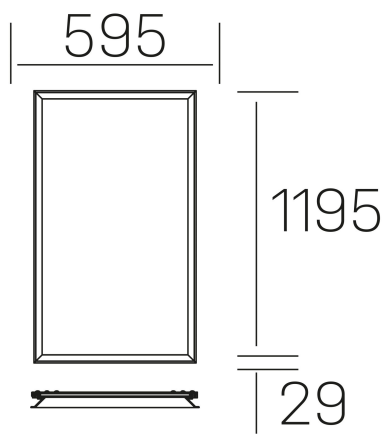

**chess winner k-
select**
K50522.02.RF.WH-WH.MP.ST.8.01

GENERAL DETAILS

INSTALLATION	recessed with frame
FINISHES ALUMINIUM	White-White
OPTIC COVER	Microprismatico
LIGHT DIRECTION	Fixed
INT/EXT IP DEGREE	IP20/40
MATERIAL	Aluminum
IK DEGREE	IK03
UTILIZATION	Indoor
WARRANTY	3 years

ELECTRICAL DETAILS

LAMP	LED
POWER	60 W
COLOUR TEMPERATURE	3CCT 3000K-4000K-6000K
LUMINOUS FLUX	6000-6400-6250 Lm
EFFICACY DIMMING	107-114-110 Lm/W
DIMABLE	No Dim
DRIVER	Remote
CLASS PROTECTION	II
COLOUR RENDERING INDEX	CRI >80
VOLTAGE	220-240 V
FRECUENCIA	50-60 Hz
CURRENT INTENSITY	1500 mA
LIFE TIME	50.000 h

GENERAL DIMENSIONS

DIMENSIONS	1195×595 mm
CUT OUT	1195×595 mm (techo modular)
HEIGHT	h 29 mm
DIMENSIONES DE EMBALAJE	N/A
PESO NETO	7.30

*Please might expect a max.15% figure reduction in finishes other than white