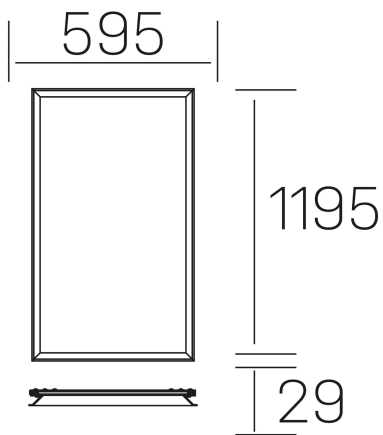

## chess winner k-select

K50522.02.RF.WH-WH.MP.ST.8.01.D1

### GENERAL DETAILS

INSTALLATION	recessed with frame
FINISHES ALUMINIUM	White-White
OPTIC COVER	Microprismatico
LIGHT DIRECTION	Fixed
INT/EXT IP DEGREE	IP 23
MATERIAL	Aluminum
IK DEGREE	IK03
UTILIZATION	Indoor
WARRANTY	3 years

### GENERAL DIMENSIONS

DIMENSIONS	1195×595 mm
CUT OUT	1195×595 mm (techo modular)
HEIGHT	h 29 mm
DIMENSIONES DE EMBALAJE	N/A
PESO NETO	7.30

\*Please might expect a max.15% figure reduction in finishes other than white