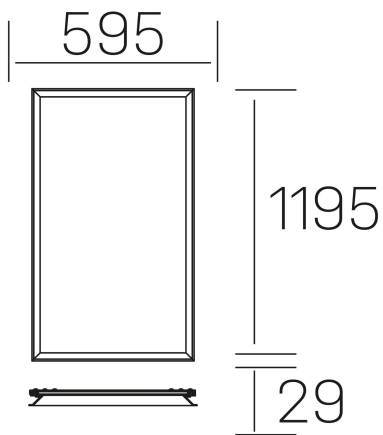

## chess winner k-select

K50522.02.RF.WH-WH.MP.ST.8.01.D1

### GENERAL DETAILS

INSTALLATION	recessed with frame
FINISHES ALUMINIUM	White-White
OPTIC COVER	Microprismatico
LIGHT DIRECTION	Fixed
INT/EXT IP DEGREE	IP20/40
MATERIAL	Aluminum
IK DEGREE	IK03
UTILIZATION	Indoor
WARRANTY	5 years

### GENERAL DIMENSIONS

DIMENSIONS	1195×595 mm
CUT OUT	1195×595 mm (techo modular)
HEIGHT	h 29 mm
DIMENSIONES DE EMBALAJE	N/A
PESO NETO	7.30

\*Please might expect a max.15% figure reduction in finishes other than white