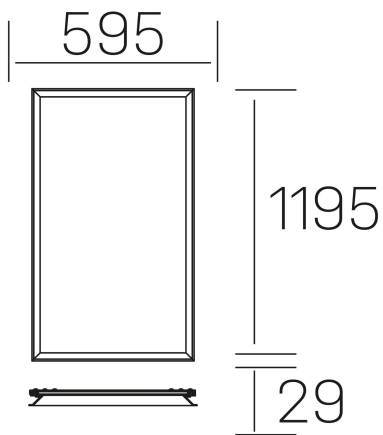

chess winner k-select

K50522.02.RF.WH-WH.MP.ST.8.01.D1

GENERAL DETAILS

INSTALLATION	recessed with frame
FINISHES ALUMINIUM	White-White
OPTIC COVER	Microprismatico
LIGHT DIRECTION	Fixed
INT/EXT IP DEGREE	IP20/40
MATERIAL	Aluminum
IK DEGREE	IK03
UTILIZATION	Indoor
WARRANTY	3 years

ELECTRICAL DETAILS

LAMP	LED
POWER	60 W
COLOUR TEMPERATURE	3CCT 3000K-4000K-6000K
LUMINOUS FLUX	6000-6400-6250 Lm
EFFICACY DIMMING	107-114-110 Lm/W
DIMABLE	1.10v
DRIVER	Remote
CLASS PROTECTION	II
COLOUR RENDERING INDEX	CRI >80
VOLTAGE	220-240 V
FRECUENCIA	50-60 Hz
CURRENT INTENSITY	1500 mA
LIFE TIME	50.000 h

GENERAL DIMENSIONS

DIMENSIONS	1195×595 mm
CUT OUT	1195×595 mm (techo modular)
HEIGHT	h 29 mm
DIMENSIONES DE EMBALAJE	N/A
PESO NETO	7.30

*Please might expect a max.15% figure reduction in finishes other than white