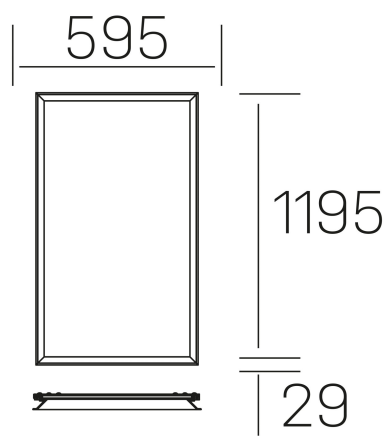

chess winner k-select

K50522.02.RF.WH-WH.MP.ST.8.01.DA

GENERAL DETAILS

INSTALLATION	recessed with frame
FINISHES ALUMINIUM	White-White
OPTIC COVER	Microprismatico
LIGHT DIRECTION	Fixed
INT/EXT IP DEGREE	IP 23
MATERIAL	Aluminum
IK DEGREE	IK03
UTILIZATION	Indoor
WARRANTY	3 years

ELECTRICAL DETAILS

LAMP	LED
POWER	60 W
COLOUR TEMPERATURE	3CCT 3000K-4000K-6000K
LUMINOUS FLUX	6000-6400-6250 Lm
EFFICACY DIMMING	107-114-110 Lm/W
DIMABLE	DALI
DRIVER	Remote
CLASS PROTECTION	II
COLOUR RENDERING INDEX	CRI >80
VOLTAGE	220-240 V
FRECUENCIA	50-60 Hz
CURRENT INTENSITY	1500 mA
LIFE TIME	35.000 h

GENERAL DIMENSIONS

DIMENSIONS	1195×595 mm
CUT OUT	1195×595 mm (techo modular)
HEIGHT	h 29 mm
DIMENSIONES DE EMBALAJE	N/A
PESO NETO	7.30

*Please might expect a max.15% figure reduction in finishes other than white