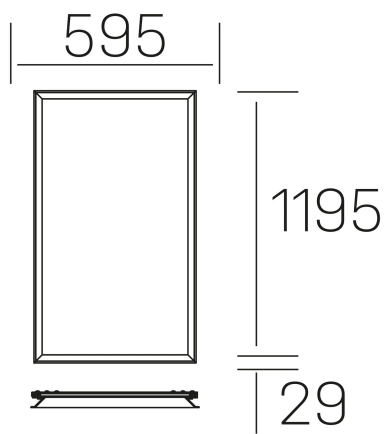

**chess winner k-
select**

K50522.02.RF.WH-WH.MP.ST.8.01.DA

GENERAL DETAILS

INSTALLATION	recessed with frame
FINISHES ALUMINIUM	White-White
OPTIC COVER	Microprismatico
LIGHT DIRECTION	Fixed
INT/EXT IP DEGREE	IP20/40
MATERIAL	Aluminum
IK DEGREE	IK03
UTILIZATION	Indoor
WARRANTY	3 years

ELECTRICAL DETAILS

LAMP	LED
POWER	60 W
COLOUR TEMPERATURE	3CCT 3000K-4000K-6000K
LUMINOUS FLUX	6000-6400-6250 Lm
EFFICACY DIMMING	107-114-110 Lm/W
DIMABLE	DALI
DRIVER	Remote
CLASS PROTECTION	II
COLOUR RENDERING INDEX	CRI >80
VOLTAGE	220-240 V
FRECUENCIA	50-60 Hz
CURRENT INTENSITY	1500 mA
LIFE TIME	50.000 h

GENERAL DIMENSIONS

DIMENSIONS	1195×595 mm
CUT OUT	1195×595 mm (techo modular)
HEIGHT	h 29 mm
DIMENSIONES DE EMBALAJE	N/A
PESO NETO	7.30

*Please might expect a max.15% figure reduction in finishes other than white