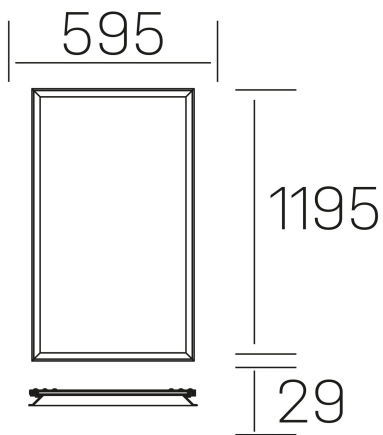

**chess winner k-
select**
K50522.02.RF.WH-WH.OP.ST.8.01

GENERAL DETAILS

INSTALLATION	recessed with frame
FINISHES ALUMINIUM	White-White
OPTIC COVER	Opal
LIGHT DIRECTION	Fixed
INT/EXT IP DEGREE	IP20/40
MATERIAL	Aluminum
IK DEGREE	IK03
UTILIZATION	Indoor
WARRANTY	5 years

ELECTRICAL DETAILS

LAMP	LED
POWER	60 W
COLOUR TEMPERATURE	3CCT 3000K-4000K-6000K
LUMINOUS FLUX	7400-7800-7650 Lm
EFFICACY DIMMING	132-140-136 LM/W
DIMABLE	No Dim
DRIVER	Remote
CLASS PROTECTION	II
COLOUR RENDERING INDEX	CRI >80
VOLTAGE	220-240 V
CURRENT INTENSITY	1500 mA
LIFE TIME	50.000 h

GENERAL DIMENSIONS

DIMENSIONS	1195×595 mm
CUT OUT	1195×595 mm (techo modular)
HEIGHT	h 29 mm
DIMENSIONES DE EMBALAJE	N/A
PESO NETO	7.30

*Please might expect a max.15% figure reduction in finishes other than white