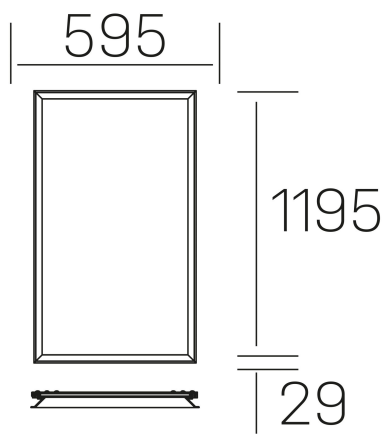

**chess winner k-
select**
K50522.02.RF.WH-WH.OP.ST.8.01

GENERAL DETAILS

INSTALLATION	recessed with frame
FINISHES ALUMINIUM	White-White
OPTIC COVER	Opal
LIGHT DIRECTION	Fixed
INT/EXT IP DEGREE	IP20/40
MATERIAL	Aluminum
IK DEGREE	IK03
UTILIZATION	Indoor
WARRANTY	3 years

ELECTRICAL DETAILS

LAMP	LED
POWER	60 W
COLOUR TEMPERATURE	3CCT 3000K-4000K-6000K
LUMINOUS FLUX	7400-7800-7650 Lm
EFFICACY DIMMING	132-140-136 LM/W
DIMABLE	No Dim
DRIVER	Remote
CLASS PROTECTION	II
COLOUR RENDERING INDEX	CRI >80
VOLTAGE	220-240 V
FRECUENCIA	50-60 Hz
CURRENT INTENSITY	1500 mA
LIFE TIME	50.000 h

GENERAL DIMENSIONS

DIMENSIONS	1195×595 mm
CUT OUT	1195×595 mm (techo modular)
HEIGHT	h 29 mm
DIMENSIONES DE EMBALAJE	N/A
PESO NETO	7.30

*Please might expect a max.15% figure reduction in finishes other than white