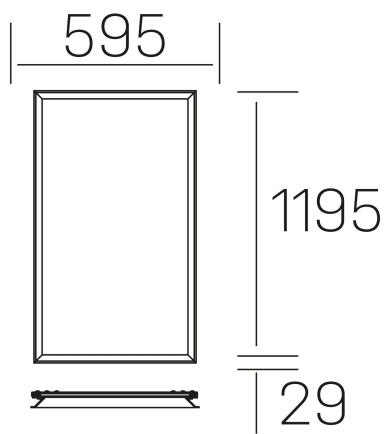

**chess winner k-
select**
K50522.02.RF.WH-WH.OP.ST.8.01

GENERAL DETAILS

INSTALLATION	recessed with frame
FINISHES ALUMINIUM	White-White
OPTIC COVER	Opal
LIGHT DIRECTION	Fixed
INT/EXT IP DEGREE	IP 23
MATERIAL	Aluminum
IK DEGREE	IK03
UTILIZATION	Indoor
WARRANTY	3 years

ELECTRICAL DETAILS

LAMP	LED
POWER	60 W
COLOUR TEMPERATURE	3CCT 3000K-4000K-6000K
LUMINOUS FLUX	7400-7800-7650 Lm
EFFICACY DIMMING	132-140-136 LM/W
DIMABLE	No Dim
DRIVER	Remote
CLASS PROTECTION	II
COLOUR RENDERING INDEX	CRI >80
VOLTAGE	220-240 V
FRECUENCIA	50-60 Hz
CURRENT INTENSITY	1500 mA
LIFE TIME	35.000 h

GENERAL DIMENSIONS

DIMENSIONS	1195×595 mm
CUT OUT	1195×595 mm (techo modular)
HEIGHT	h 29 mm
DIMENSIONES DE EMBALAJE	N/A
PESO NETO	7.30

*Please might expect a max.15% figure reduction in finishes other than white