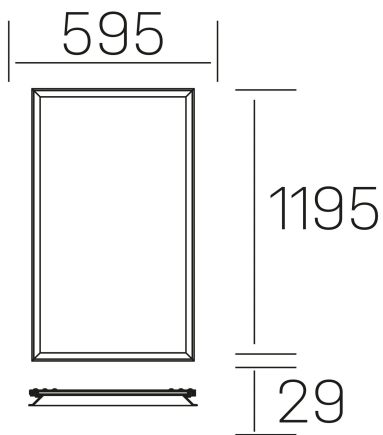

chess winner k-select

K50522.02.RF.WH-WH.OP.ST.8.01.D1

GENERAL DETAILS

INSTALLATION	recessed with frame
FINISHES ALUMINIUM	White-White
OPTIC COVER	Opal
LIGHT DIRECTION	Fixed
INT/EXT IP DEGREE	IP20/40
MATERIAL	Aluminum
IK DEGREE	IK03
UTILIZATION	Indoor
WARRANTY	3 years

ELECTRICAL DETAILS

LAMP	LED
POWER	60 W
COLOUR TEMPERATURE	3CCT 3000K-4000K-6000K
LUMINOUS FLUX	7400-7800-7650 Lm
EFFICACY DIMMING	132-140-136 LM/W
DIMABLE	1.10v
DRIVER	Remote
CLASS PROTECTION	II
COLOUR RENDERING INDEX	CRI >80
VOLTAGE	220-240 V
FRECUENCIA	50-60 Hz
CURRENT INTENSITY	1500 mA
LIFE TIME	50.000 h

GENERAL DIMENSIONS

DIMENSIONS	1195×595 mm
CUT OUT	1195×595 mm (techo modular)
HEIGHT	h 29 mm
DIMENSIONES DE EMBALAJE	N/A
PESO NETO	7.30

*Please might expect a max.15% figure reduction in finishes other than white