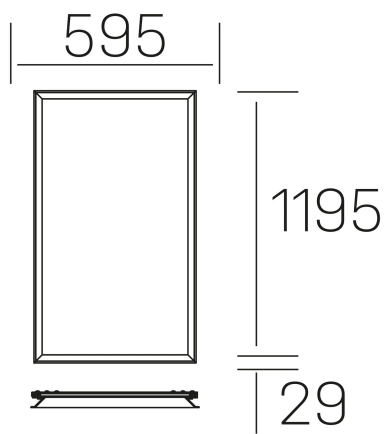

chess winner k-select

K50522.02.RF.WH-WH.OP.ST.8.01.D1

GENERAL DETAILS

INSTALLATION	recessed with frame
FINISHES ALUMINIUM	White-White
OPTIC COVER	Opal
LIGHT DIRECTION	Fixed
INT/EXT IP DEGREE	IP20/40
MATERIAL	Aluminum
IK DEGREE	IK03
UTILIZATION	Indoor
WARRANTY	5 years

ELECTRICAL DETAILS

LAMP	LED
POWER	60 W
COLOUR TEMPERATURE	3CCT 3000K-4000K-6000K
LUMINOUS FLUX	7400-7800-7650 Lm
EFFICACY DIMMING	132-140-136 LM/W
DIMABLE	1.10v
DRIVER	Remote
CLASS PROTECTION	II
COLOUR RENDERING INDEX	CRI >80
VOLTAGE	220-240 V
CURRENT INTENSITY	1500 mA
LIFE TIME	50.000 h

GENERAL DIMENSIONS

DIMENSIONS	1195×595 mm
CUT OUT	1195×595 mm (techo modular)
HEIGHT	h 29 mm
DIMENSIONES DE EMBALAJE	N/A
PESO NETO	7.30

*Please might expect a max.15% figure reduction in finishes other than white