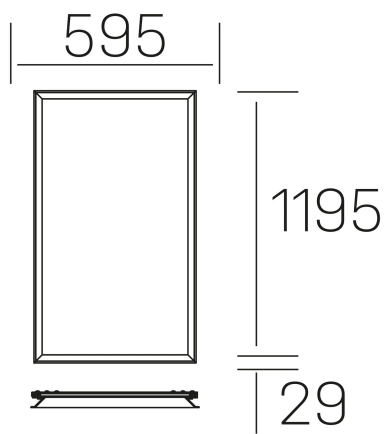

#### GENERAL DETAILS

INSTALLATION	recessed with frame
FINISHES ALUMINIUM	White-White
OPTIC COVER	Opal
LIGHT DIRECTION	Fixed
INT/EXT IP DEGREE	IP20/40
MATERIAL	Aluminum
IK DEGREE	IK03
UTILIZATION	Indoor
WARRANTY	3 years

#### GENERAL DIMENSIONS

DIMENSIONS	1195×595 mm
CUT OUT	1195×595 mm (techo modular)
HEIGHT	h 29 mm
DIMENSIONES DE EMBALAJE	N/A
PESO NETO	7.30

\*Please might expect a max.15% figure reduction in finishes other than white