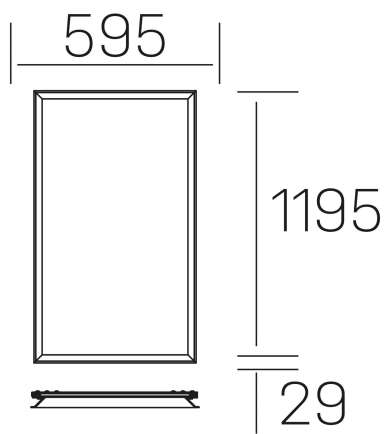

**chess winner k-  
select**  
K50522.02.RF.WH-WH.SK.ST.8.01

#### GENERAL DETAILS

INSTALLATION	recessed with frame
FINISHES ALUMINIUM	White-White
OPTIC COVER	Cielo
LIGHT DIRECTION	Fixed
INT/EXT IP DEGREE	IP 23
MATERIAL	Aluminum
IK DEGREE	IK03
UTILIZATION	Indoor
WARRANTY	3 years

#### GENERAL DIMENSIONS

DIMENSIONS	1195×595 mm
CUT OUT	1195×595 mm (techo modular)
HEIGHT	h 29 mm
DIMENSIONES DE EMBALAJE	N/A
PESO NETO	7.30

\*Please might expect a max.15% figure reduction in finishes other than white