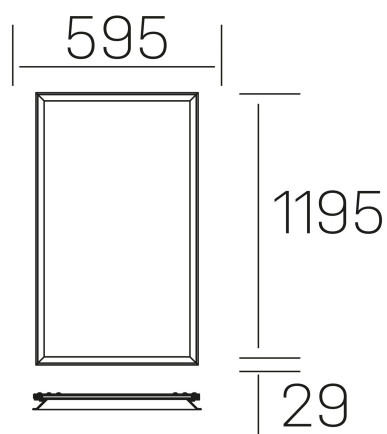

## chess winner k-select

K50522.02.RF.WH-WH.SK.ST.8.01.D1

### GENERAL DETAILS

INSTALLATION	recessed with frame
FINISHES ALUMINIUM	White-White
OPTIC COVER	Cielo
LIGHT DIRECTION	Fixed
INT/EXT IP DEGREE	IP20/40
MATERIAL	Aluminum
IK DEGREE	IK03
UTILIZATION	Indoor
WARRANTY	3 years

### GENERAL DIMENSIONS

DIMENSIONS	1195×595 mm
CUT OUT	1195×595 mm (techo modular)
HEIGHT	h 29 mm
DIMENSIONES DE EMBALAJE	N/A
PESO NETO	7.30

\*Please might expect a max.15% figure reduction in finishes other than white