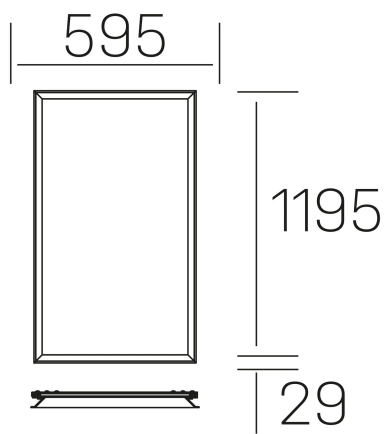

chess winner k-select

K50522.02.RF.WH-WH.SK.ST.8.01.DA

GENERAL DETAILS

INSTALLATION	recessed with frame
FINISHES ALUMINIUM	White-White
OPTIC COVER	Cielo
LIGHT DIRECTION	Fixed
INT/EXT IP DEGREE	IP20/40
MATERIAL	Aluminum
IK DEGREE	IK03
UTILIZATION	Indoor
WARRANTY	3 years

ELECTRICAL DETAILS

LAMP	LED
POWER	60 W
COLOUR TEMPERATURE	3CCT 3000K-4000K-6000K
LUMINOUS FLUX	7400-7800-7650 Lm
EFFICACY DIMMING	132-140-136 LM/W
DIMABLE	DALI
DRIVER	Remote
CLASS PROTECTION	II
COLOUR RENDERING INDEX	CRI >80
VOLTAGE	220-240 V
FRECUENCIA	50-60 Hz
CURRENT INTENSITY	1500 mA
LIFE TIME	50.000 h

GENERAL DIMENSIONS

DIMENSIONS	1195×595 mm
CUT OUT	1195×595 mm (techo modular)
HEIGHT	h 29 mm
DIMENSIONES DE EMBALAJE	N/A
PESO NETO	7.30

*Please might expect a max.15% figure reduction in finishes other than white