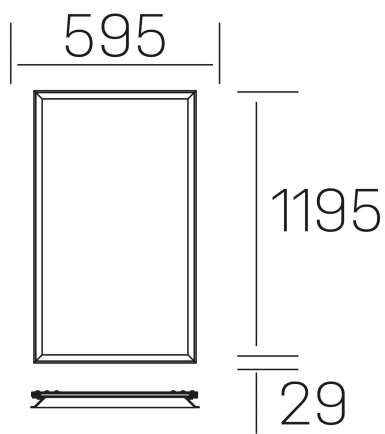

## chess winner k-select

K50522.02.RF.WH-WH.SK.ST.8.01.DA

### GENERAL DETAILS

INSTALLATION	recessed with frame
FINISHES ALUMINIUM	White-White
OPTIC COVER	Cielo
LIGHT DIRECTION	Fixed
INT/EXT IP DEGREE	IP 23
MATERIAL	Aluminum
IK DEGREE	IK03
UTILIZATION	Indoor
WARRANTY	3 years

### GENERAL DIMENSIONS

DIMENSIONS	1195×595 mm
CUT OUT	1195×595 mm (techo modular)
HEIGHT	h 29 mm
DIMENSIONES DE EMBALAJE	N/A
PESO NETO	7.30

\*Please might expect a max.15% figure reduction in finishes other than white