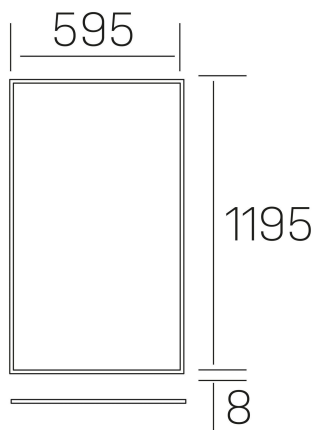

chess k-select
K50510.03.RF.WH-WH.SK.ST.8.01.PU

GENERAL DETAILS

INSTALLATION	recessed with frame
FINISHES ALUMINIUM	White-White
OPTIC COVER	Cielo
LIGHT DIRECTION	Fixed
INT/EXT IP DEGREE	IP20/40
MATERIAL	Aluminum
IK DEGREE	IK03
UTILIZATION	Indoor
WARRANTY	3 years

ELECTRICAL DETAILS

LAMP	LED
POWER	60 W
COLOUR TEMPERATURE	3CCT 3000K-4000K-6000K
LUMINOUS FLUX	4400-5100-4600 Lm*
EFFICACY DIMMING	76-87-79 Lm/W
DIMABLE	Push
DRIVER	Remote
CLASS PROTECTION	II
COLOUR RENDERING INDEX	CRI >80
VOLTAGE	220-240 V
FRECUENCIA	50-60 Hz
CURRENT INTENSITY	1500 mA
LIFE TIME	50.000h LB0B10

GENERAL DIMENSIONS

DIMENSIONS	1195×595 mm
CUT OUT	1195×595 mm (techo modular)
HEIGHT	h 8 mm
DIMENSIONES DE EMBALAJE	N/A
PESO NETO	4.70

*Please might expect a max.15% figure reduction in finishes other than white