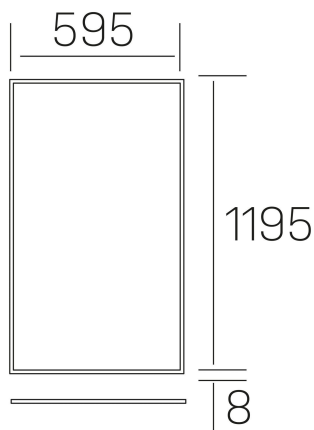

chess k-select
K50510.03.RF.WH-WH.SK.ST.8.01.PU

GENERAL DETAILS

INSTALLATION	recessed with frame
FINISHES ALUMINIUM	White-White
OPTIC COVER	Cielo
LIGHT DIRECTION	Fixed
INT/EXT IP DEGREE	IP20/40
MATERIAL	Aluminum
IK DEGREE	IK03
UTILIZATION	Indoor
WARRANTY	3 years

ELECTRICAL DETAILS

LAMP	LED
POWER	60 W
COLOUR TEMPERATURE	3CCT 3000K-4000K-6000K
LUMINOUS FLUX	4400-5100-4600 Lm*
EFFICACY DIMMING	76-87-79 Lm/W
DIMABLE	Push
DRIVER	Remote
CLASS PROTECTION	II
COLOUR RENDERING INDEX	CRI >80
VOLTAGE	220-240 V
FRECUENCIA	50-60 Hz
CURRENT INTENSITY	1500 mA
LIFE TIME	50.000 h

GENERAL DIMENSIONS

DIMENSIONS	1195×595 mm
CUT OUT	1195×595 mm (techo modular)
HEIGHT	h 8 mm
DIMENSIONES DE EMBALAJE	N/A
PESO NETO	4.70

*Please might expect a max.15% figure reduction in finishes other than white