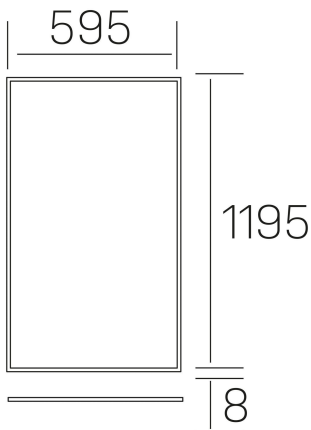

chess k-select
K50510.03.RF.WH-WH.SK.ST.8.01

GENERAL DETAILS

INSTALLATION	recessed with frame
FINISHES ALUMINIUM	White-White
OPTIC COVER	Cielo
LIGHT DIRECTION	Fixed
INT/EXT IP DEGREE	IP20/40
MATERIAL	Aluminum
IK DEGREE	IK03
UTILIZATION	Indoor
WARRANTY	3 years

ELECTRICAL DETAILS

LAMP	LED
POWER	60 W
COLOUR TEMPERATURE	3CCT 3000K-4000K-6000K
LUMINOUS FLUX	4400-5100-4600 Lm*
EFFICACY DIMMING	76-87-79 Lm/W
DIMABLE	No Dim
DRIVER	Remote
CLASS PROTECTION	II
COLOUR RENDERING INDEX	CRI >80
VOLTAGE	220-240 V
FRECUENCIA	50-60 Hz
CURRENT INTENSITY	1500 mA
LIFE TIME	50.000 h

GENERAL DIMENSIONS

DIMENSIONS	1195×595 mm
CUT OUT	1195×595 mm (techo modular)
HEIGHT	h 8 mm
DIMENSIONES DE EMBALAJE	N/A
PESO NETO	4.70

*Please might expect a max.15% figure reduction in finishes other than white