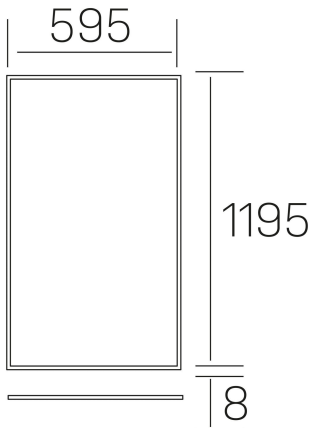

chess k-select
K50510.03.RF.WH-WH.SK.ST.8.01

GENERAL DETAILS

INSTALLATION	recessed with frame
FINISHES ALUMINIUM	White-White
OPTIC COVER	Cielo
LIGHT DIRECTION	Fixed
INT/EXT IP DEGREE	IP20/40
MATERIAL	Aluminum
IK DEGREE	IK03
UTILIZATION	Indoor
WARRANTY	3 years

ELECTRICAL DETAILS

LAMP	LED
POWER	60 W
COLOUR TEMPERATURE	3CCT 3000K-4000K-6000K
LUMINOUS FLUX	4400-5100-4600 Lm*
EFFICACY DIMMING	76-87-79 Lm/W
DIMABLE	No Dim
DRIVER	Remote
CLASS PROTECTION	II
COLOUR RENDERING INDEX	CRI >80
VOLTAGE	220-240 V
FRECUENCIA	50-60 Hz
CURRENT INTENSITY	1500 mA
LIFE TIME	50.000h LB0B10

GENERAL DIMENSIONS

DIMENSIONS	1195×595 mm
CUT OUT	1195×595 mm (techo modular)
HEIGHT	h 8 mm
DIMENSIONES DE EMBALAJE	N/A
PESO NETO	4.70

*Please might expect a max.15% figure reduction in finishes other than white