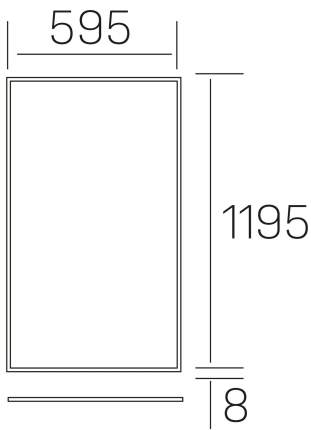

**chess k-select**  
K50510.03.RF.WH-WH.SK.ST.8.01

#### GENERAL DETAILS

INSTALLATION	recessed with frame
FINISHES ALUMINIUM	White-White
OPTIC COVER	Cielo
LIGHT DIRECTION	Fixed
INT/EXT IP DEGREE	IP 23
MATERIAL	Aluminum
IK DEGREE	IK03
UTILIZATION	Indoor
WARRANTY	3 years

#### ELECTRICAL DETAILS

LAMP	LED
POWER	60 W
COLOUR TEMPERATURE	3CCT 3000K-4000K-6000K
LUMINOUS FLUX	4400-5100-4600 Lm*
EFFICACY DIMMING	76-87-79 Lm/W
DIMABLE	No Dim
DRIVER	Remote
CLASS PROTECTION	II
COLOUR RENDERING INDEX	CRI >80
VOLTAGE	220-240 V
FRECUENCIA	50-60 Hz
CURRENT INTENSITY	1500 mA
LIFE TIME	35.000 h

#### GENERAL DIMENSIONS

DIMENSIONS	1195×595 mm
CUT OUT	1195×595 mm (techo modular)
HEIGHT	h 8 mm
DIMENSIONES DE EMBALAJE	N/A
PESO NETO	4.70

\*Please might expect a max.15% figure reduction in finishes other than white