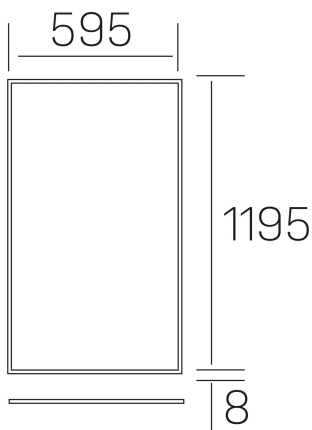

chess k-select
K50510.03.RF.WH-WH.SK.ST.8.01

GENERAL DETAILS

INSTALLATION	recessed with frame
FINISHES ALUMINIUM	White-White
OPTIC COVER	Cielo
LIGHT DIRECTION	Fixed
INT/EXT IP DEGREE	IP20/40
MATERIAL	Aluminum
IK DEGREE	IK03
UTILIZATION	Indoor
WARRANTY	5 years

ELECTRICAL DETAILS

LAMP	LED
POWER	60 W
COLOUR TEMPERATURE	3CCT 3000K-4000K-6000K
LUMINOUS FLUX	4400-5100-4600 Lm*
EFFICACY DIMMING	76-87-79 Lm/W
DIMABLE	No Dim
DRIVER	Remote
CLASS PROTECTION	II
COLOUR RENDERING INDEX	CRI >80
VOLTAGE	220-240 V
CURRENT INTENSITY	1500 mA
LIFE TIME	50.000 h

GENERAL DIMENSIONS

DIMENSIONS	1195×595 mm
CUT OUT	1195×595 mm (techo modular)
HEIGHT	h 8 mm
DIMENSIONES DE EMBALAJE	N/A
PESO NETO	4.70

*Please might expect a max.15% figure reduction in finishes other than white