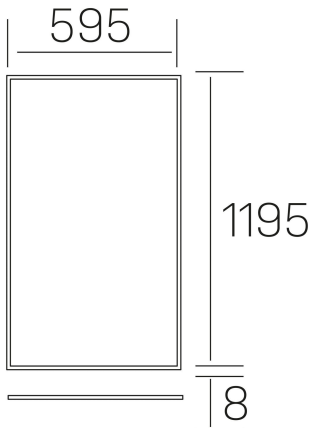

chess k-select
K50510.03.RF.WH-WH.OP.ST.8.01.DA

GENERAL DETAILS

| | |
|--------------------|---------------------|
| INSTALLATION | recessed with frame |
| FINISHES ALUMINIUM | White-White |
| OPTIC COVER | Opal |
| LIGHT DIRECTION | Fixed |
| INT/EXT IP DEGREE | IP20/40 |
| MATERIAL | Aluminum |
| IK DEGREE | IK03 |
| UTILIZATION | Indoor |
| WARRANTY | 5 years |

ELECTRICAL DETAILS

| | |
|------------------------|------------------------|
| LAMP | LED |
| POWER | 60 W |
| COLOUR TEMPERATURE | 3CCT 3000K-4000K-6000K |
| LUMINOUS FLUX | 4400-5100-4600 Lm |
| EFFICACY DIMMING | 76-87-79 Lm/W |
| DIMABLE | DALI |
| DRIVER | Remote |
| CLASS PROTECTION | II |
| COLOUR RENDERING INDEX | CRI >80 |
| VOLTAGE | 220-240 V |
| CURRENT INTENSITY | 1500 mA |
| LIFE TIME | 50.000 h |

GENERAL DIMENSIONS

| | |
|-------------------------|-----------------------------|
| DIMENSIONS | 1195×595 mm |
| CUT OUT | 1195×595 mm (techo modular) |
| HEIGHT | h 8 mm |
| DIMENSIONES DE EMBALAJE | N/A |
| PESO NETO | 4.70 |