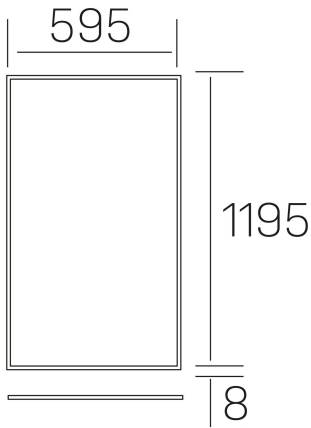

chess k-select
K50510.03.RF.WH-WH.OP.ST.8.01.DA

GENERAL DETAILS

INSTALLATION	recessed with frame
FINISHES ALUMINIUM	White-White
OPTIC COVER	Opal
LIGHT DIRECTION	Fixed
INT/EXT IP DEGREE	IP 23
MATERIAL	Aluminum
IK DEGREE	IK03
UTILIZATION	Indoor
WARRANTY	3 years

ELECTRICAL DETAILS

LAMP	LED
POWER	60 W
COLOUR TEMPERATURE	3CCT 3000K-4000K-6000K
LUMINOUS FLUX	4400-5100-4600 Lm
EFFICACY DIMMING	76-87-79 Lm/W
DIMABLE	DALI
DRIVER	Remote
CLASS PROTECTION	II
COLOUR RENDERING INDEX	CRI >80
VOLTAGE	220-240 V
FRECUENCIA	50-60 Hz
CURRENT INTENSITY	1500 mA
LIFE TIME	35.000 h

GENERAL DIMENSIONS

DIMENSIONS	1195×595 mm
CUT OUT	1195×595 mm (techo modular)
HEIGHT	h 8 mm
DIMENSIONES DE EMBALAJE	N/A
PESO NETO	4.70

*Please might expect a max.15% figure reduction in finishes other than white