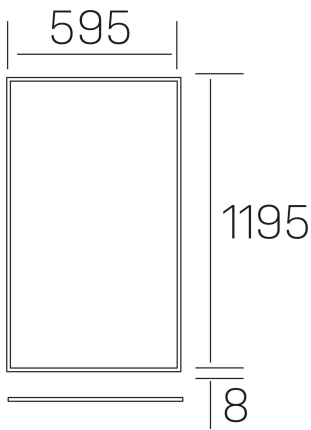

chess k-select

K50510.03.RF.WH-WH.OP.ST.8.01.D1

GENERAL DETAILS

INSTALLATION	recessed with frame
FINISHES ALUMINIUM	White-White
OPTIC COVER	Opal
LIGHT DIRECTION	Fixed
INT/EXT IP DEGREE	IP 23
MATERIAL	Aluminum
IK DEGREE	IK03
UTILIZATION	Indoor
WARRANTY	3 years

ELECTRICAL DETAILS

LAMP	LED
POWER	60 W
COLOUR TEMPERATURE	3CCT 3000K-4000K-6000K
LUMINOUS FLUX	4400-5100-4600 Lm
EFFICACY DIMMING	76-87-79 Lm/W
DIMABLE	1.10v
DRIVER	Remote
CLASS PROTECTION	II
COLOUR RENDERING INDEX	CRI >80
VOLTAGE	220-240 V
FRECUENCIA	50-60 Hz
CURRENT INTENSITY	1500 mA
LIFE TIME	35.000 h

GENERAL DIMENSIONS

DIMENSIONS	1195×595 mm
CUT OUT	1195×595 mm (techo modular)
HEIGHT	h 8 mm
DIMENSIONES DE EMBALAJE	N/A
PESO NETO	4.70

*Please might expect a max.15% figure reduction in finishes other than white