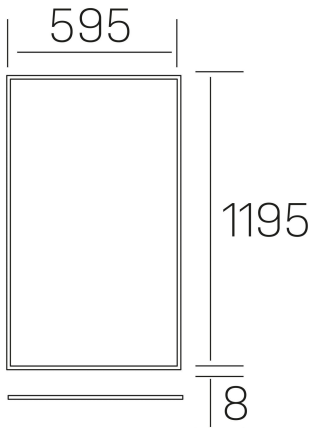

chess k-select
K50510.03.RF.WH-WH.OP.ST.8.01

GENERAL DETAILS

INSTALLATION	recessed with frame
FINISHES ALUMINIUM	White-White
OPTIC COVER	Opal
LIGHT DIRECTION	Fixed
INT/EXT IP DEGREE	IP20/40
MATERIAL	Aluminum
IK DEGREE	IK03
UTILIZATION	Indoor
WARRANTY	3 years

ELECTRICAL DETAILS

LAMP	LED
POWER	60 W
COLOUR TEMPERATURE	3CCT 3000K-4000K-6000K
LUMINOUS FLUX	4400-5100-4600 Lm
EFFICACY DIMMING	76-87-79 Lm/W
DIMABLE	No Dim
DRIVER	Remote
CLASS PROTECTION	II
COLOUR RENDERING INDEX	CRI >80
VOLTAGE	220-240 V
FRECUENCIA	50-60 Hz
CURRENT INTENSITY	1500 mA
LIFE TIME	50.000 h

GENERAL DIMENSIONS

DIMENSIONS	1195×595 mm
CUT OUT	1195×595 mm (techo modular)
HEIGHT	h 8 mm
DIMENSIONES DE EMBALAJE	N/A
PESO NETO	4.70

*Please might expect a max.15% figure reduction in finishes other than white