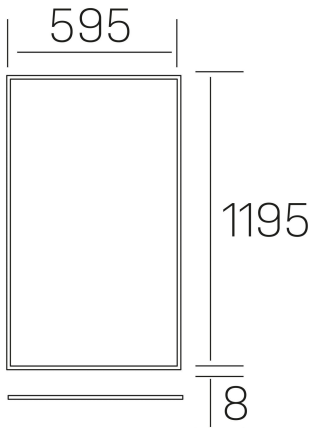

chess k-select
K50510.03.RF.WH-WH.OP.ST.8.01

GENERAL DETAILS

INSTALLATION	recessed with frame
FINISHES ALUMINIUM	White-White
OPTIC COVER	Opal
LIGHT DIRECTION	Fixed
INT/EXT IP DEGREE	IP20/40
MATERIAL	Aluminum
IK DEGREE	IK03
UTILIZATION	Indoor
WARRANTY	5 years

ELECTRICAL DETAILS

LAMP	LED
POWER	60 W
COLOUR TEMPERATURE	3CCT 3000K-4000K-6000K
LUMINOUS FLUX	4400-5100-4600 Lm
EFFICACY DIMMING	76-87-79 Lm/W
DIMABLE	No Dim
DRIVER	Remote
CLASS PROTECTION	II
COLOUR RENDERING INDEX	CRI >80
VOLTAGE	220-240 V
CURRENT INTENSITY	1500 mA
LIFE TIME	50.000 h

GENERAL DIMENSIONS

DIMENSIONS	1195×595 mm
CUT OUT	1195×595 mm (techo modular)
HEIGHT	h 8 mm
DIMENSIONES DE EMBALAJE	N/A
PESO NETO	4.70

*Please might expect a max.15% figure reduction in finishes other than white