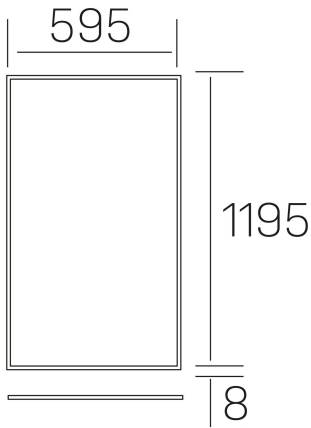

**chess k-select**  
K50510.03.RF.WH-WH.MP.ST.8.1.PU

#### GENERAL DETAILS

INSTALLATION	recessed with frame
FINISHES ALUMINIUM	White-White
OPTIC COVER	Microprismatico
LIGHT DIRECTION	Fixed
INT/EXT IP DEGREE	IP20/40
MATERIAL	Aluminum
IK DEGREE	IK03
UTILIZATION	Indoor
WARRANTY	5 years

#### ELECTRICAL DETAILS

LAMP	LED
POWER	60 W
COLOUR TEMPERATURE	3CCT 3000K-4000K-6000K
LUMINOUS FLUX	4250-4950-4450 Lm
EFFICACY DIMMING	73-85-76 Lm/W
DIMABLE	Push
DRIVER	Remote
CLASS PROTECTION	II
COLOUR RENDERING INDEX	CRI >80
VOLTAGE	220-240 V
CURRENT INTENSITY	1500 mA
LIFE TIME	50.000 h

#### GENERAL DIMENSIONS

DIMENSIONS	1195×595 mm
CUT OUT	1195×595 mm (techo modular)
HEIGHT	h 8 mm
DIMENSIONES DE EMBALAJE	N/A
PESO NETO	4.70

\*Please might expect a max.15% figure reduction in finishes other than white