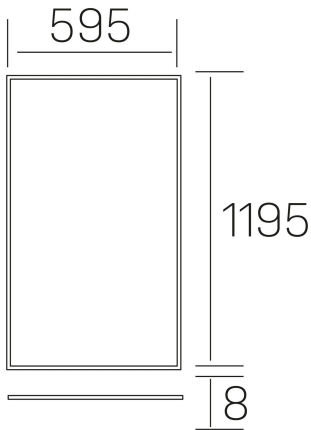

**chess k-select**  
K50510.03.RF.WH-WH.MP.ST.8.1.PU

#### GENERAL DETAILS

INSTALLATION	recessed with frame
FINISHES ALUMINIUM	White-White
OPTIC COVER	Microprismatico
LIGHT DIRECTION	Fixed
INT/EXT IP DEGREE	IP20/40
MATERIAL	Aluminum
IK DEGREE	IK03
UTILIZATION	Indoor
WARRANTY	5 years

#### ELECTRICAL DETAILS

LAMP	LED
POWER	60 W
COLOUR TEMPERATURE	3CCT 3000K-4000K-6000K
LUMINOUS FLUX	4250-4950-4450 Lm
EFFICACY DIMMING	73-85-76 Lm/W
DIMABLE	Push
DRIVER	Remote
CLASS PROTECTION	II
COLOUR RENDERING INDEX	CRI >80
VOLTAGE	220-240 V
FRECUENCIA	50-60 Hz
CURRENT INTENSITY	1500 mA
LIFE TIME	50.000 h

#### GENERAL DIMENSIONS

DIMENSIONS	1195×595 mm
CUT OUT	1195×595 mm (techo modular)
HEIGHT	h 8 mm
DIMENSIONES DE EMBALAJE	N/A
PESO NETO	4.70

\*Please might expect a max.15% figure reduction in finishes other than white