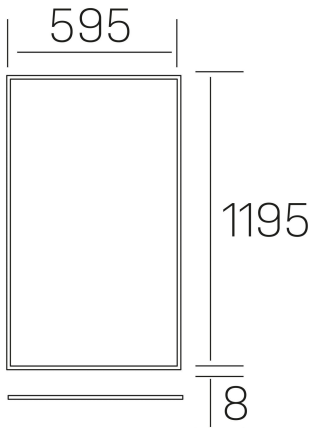

chess k-select
K50510.03.RF.WH-WH.MP.ST.8.1.PU

GENERAL DETAILS

INSTALLATION	recessed with frame
FINISHES ALUMINIUM	White-White
OPTIC COVER	Microprismatico
LIGHT DIRECTION	Fixed
INT/EXT IP DEGREE	IP 23
MATERIAL	Aluminum
IK DEGREE	IK03
UTILIZATION	Indoor
WARRANTY	3 years

ELECTRICAL DETAILS

LAMP	LED
POWER	60 W
COLOUR TEMPERATURE	3CCT 3000K-4000K-6000K
LUMINOUS FLUX	4250-4950-4450 Lm
EFFICACY DIMMING	73-85-76 Lm/W
DIMABLE	Push
DRIVER	Remote
CLASS PROTECTION	II
COLOUR RENDERING INDEX	CRI >80
VOLTAGE	220-240 V
FRECUENCIA	50-60 Hz
CURRENT INTENSITY	1500 mA
LIFE TIME	35.000 h

GENERAL DIMENSIONS

DIMENSIONS	1195×595 mm
CUT OUT	1195×595 mm (techo modular)
HEIGHT	h 8 mm
DIMENSIONES DE EMBALAJE	N/A
PESO NETO	4.70

*Please might expect a max.15% figure reduction in finishes other than white