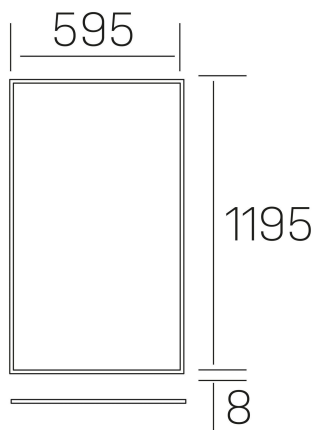

chess k-select
K50510.03.RF.WH-WH.MP.ST.8.01.DA

GENERAL DETAILS

| | |
|--------------------|---------------------|
| INSTALLATION | recessed with frame |
| FINISHES ALUMINIUM | White-White |
| OPTIC COVER | Microprismatico |
| LIGHT DIRECTION | Fixed |
| INT/EXT IP DEGREE | IP 23 |
| MATERIAL | Aluminum |
| IK DEGREE | IK03 |
| UTILIZATION | Indoor |
| WARRANTY | 3 years |

GENERAL DIMENSIONS

| | |
|-------------------------|-----------------------------|
| DIMENSIONS | 1195×595 mm |
| CUT OUT | 1195×595 mm (techo modular) |
| HEIGHT | h 8 mm |
| DIMENSIONES DE EMBALAJE | N/A |
| PESO NETO | 4.70 |