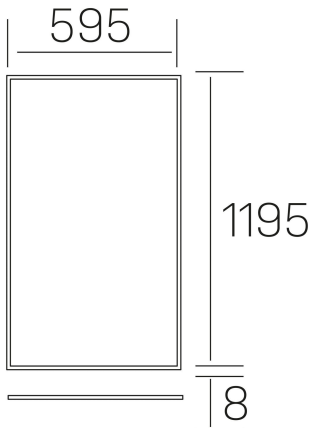

chess k-select
K50510.03.RF.WH-WH.MP.ST.8.01.DA

GENERAL DETAILS

INSTALLATION	recessed with frame
FINISHES ALUMINIUM	White-White
OPTIC COVER	Microprismatico
LIGHT DIRECTION	Fixed
INT/EXT IP DEGREE	IP20/40
MATERIAL	Aluminum
IK DEGREE	IK03
UTILIZATION	Indoor
WARRANTY	3 years

ELECTRICAL DETAILS

LAMP	LED
POWER	60 W
COLOUR TEMPERATURE	3CCT 3000K-4000K-6000K
LUMINOUS FLUX	4250-4950-4450 Lm
EFFICACY DIMMING	73-85-76 Lm/W
DIMABLE	DALI
DRIVER	Remote
CLASS PROTECTION	II
COLOUR RENDERING INDEX	CRI >80
VOLTAGE	220-240 V
FRECUENCIA	50-60 Hz
CURRENT INTENSITY	1500 mA
LIFE TIME	50.000h LB0B10

GENERAL DIMENSIONS

DIMENSIONS	1195×595 mm
CUT OUT	1195×595 mm (techo modular)
HEIGHT	h 8 mm
DIMENSIONES DE EMBALAJE	N/A
PESO NETO	4.70

*Please might expect a max.15% figure reduction in finishes other than white