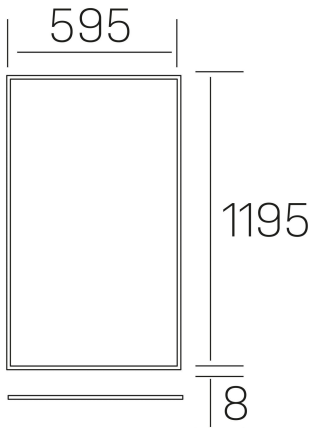

chess k-select
K50510.03.RF.WH-WH.MP.ST.8.01.DA

GENERAL DETAILS

INSTALLATION	recessed with frame
FINISHES ALUMINIUM	White-White
OPTIC COVER	Microprismatico
LIGHT DIRECTION	Fixed
INT/EXT IP DEGREE	IP20/40
MATERIAL	Aluminum
IK DEGREE	IK03
UTILIZATION	Indoor
WARRANTY	5 years

ELECTRICAL DETAILS

LAMP	LED
POWER	60 W
COLOUR TEMPERATURE	3CCT 3000K-4000K-6000K
LUMINOUS FLUX	4250-4950-4450 Lm
EFFICACY DIMMING	73-85-76 Lm/W
DIMABLE	DALI
DRIVER	Remote
CLASS PROTECTION	II
COLOUR RENDERING INDEX	CRI >80
VOLTAGE	220-240 V
CURRENT INTENSITY	1500 mA
LIFE TIME	50.000 h

GENERAL DIMENSIONS

DIMENSIONS	1195×595 mm
CUT OUT	1195×595 mm (techo modular)
HEIGHT	h 8 mm
DIMENSIONES DE EMBALAJE	N/A
PESO NETO	4.70

*Please might expect a max.15% figure reduction in finishes other than white