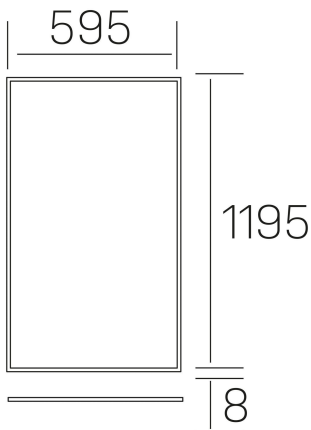

chess k-select
K50510.03.RF.WH-WH.MP.ST.8.01.DA

GENERAL DETAILS

INSTALLATION	recessed with frame
FINISHES ALUMINIUM	White-White
OPTIC COVER	Microprismatico
LIGHT DIRECTION	Fixed
INT/EXT IP DEGREE	IP20/40
MATERIAL	Aluminum
IK DEGREE	IK03
UTILIZATION	Indoor
WARRANTY	3 years

ELECTRICAL DETAILS

LAMP	LED
POWER	60 W
COLOUR TEMPERATURE	3CCT 3000K-4000K-6000K
LUMINOUS FLUX	4250-4950-4450 Lm
EFFICACY DIMMING	73-85-76 Lm/W
DIMABLE	DALI
DRIVER	Remote
CLASS PROTECTION	II
COLOUR RENDERING INDEX	CRI >80
VOLTAGE	220-240 V
FRECUENCIA	50-60 Hz
CURRENT INTENSITY	1500 mA
LIFE TIME	50.000 h

GENERAL DIMENSIONS

DIMENSIONS	1195×595 mm
CUT OUT	1195×595 mm (techo modular)
HEIGHT	h 8 mm
DIMENSIONES DE EMBALAJE	N/A
PESO NETO	4.70

*Please might expect a max.15% figure reduction in finishes other than white