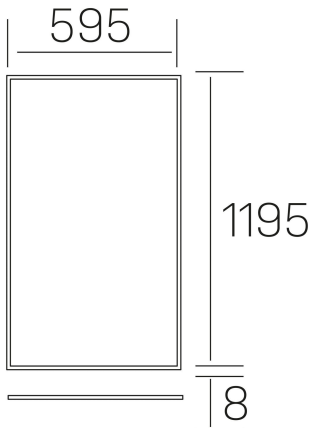

chess k-select
K50510.03.RF.WH-WH.MP.ST.8.01.D1

GENERAL DETAILS

INSTALLATION	recessed with frame
FINISHES ALUMINIUM	White-White
OPTIC COVER	Microprismatico
LIGHT DIRECTION	Fixed
INT/EXT IP DEGREE	IP20/40
MATERIAL	Aluminum
IK DEGREE	IK03
UTILIZATION	Indoor
WARRANTY	3 years

ELECTRICAL DETAILS

LAMP	LED
POWER	60 W
COLOUR TEMPERATURE	3CCT 3000K-4000K-6000K
LUMINOUS FLUX	4250-4950-4450 Lm
EFFICACY DIMMING	73-85-76 Lm/W
DIMABLE	1.10v
DRIVER	Remote
CLASS PROTECTION	II
COLOUR RENDERING INDEX	CRI >80
VOLTAGE	220-240 V
FRECUENCIA	50-60 Hz
CURRENT INTENSITY	1500 mA
LIFE TIME	50.000h LB0B10

GENERAL DIMENSIONS

DIMENSIONS	1195×595 mm
CUT OUT	1195×595 mm (techo modular)
HEIGHT	h 8 mm
DIMENSIONES DE EMBALAJE	N/A
PESO NETO	4.70

*Please might expect a max.15% figure reduction in finishes other than white