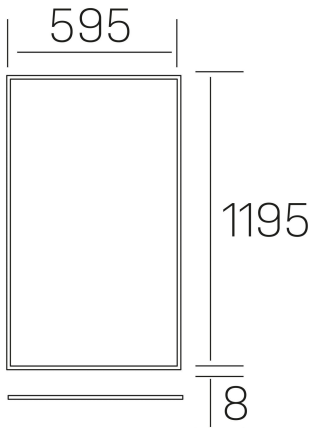

**chess k-select**  
K50510.03.RF.WH-WH.MP.ST.8.01.D1

#### GENERAL DETAILS

INSTALLATION	recessed with frame
FINISHES ALUMINIUM	White-White
OPTIC COVER	Microprismatico
LIGHT DIRECTION	Fixed
INT/EXT IP DEGREE	IP20/40
MATERIAL	Aluminum
IK DEGREE	IK03
UTILIZATION	Indoor
WARRANTY	5 years

#### ELECTRICAL DETAILS

LAMP	LED
POWER	60 W
COLOUR TEMPERATURE	3CCT 3000K-4000K-6000K
LUMINOUS FLUX	4250-4950-4450 Lm
EFFICACY DIMMING	73-85-76 Lm/W
DIMABLE	1.10v
DRIVER	Remote
CLASS PROTECTION	II
COLOUR RENDERING INDEX	CRI >80
VOLTAGE	220-240 V
CURRENT INTENSITY	1500 mA
LIFE TIME	50.000 h

#### GENERAL DIMENSIONS

DIMENSIONS	1195×595 mm
CUT OUT	1195×595 mm (techo modular)
HEIGHT	h 8 mm
DIMENSIONES DE EMBALAJE	N/A
PESO NETO	4.70

\*Please might expect a max.15% figure reduction in finishes other than white