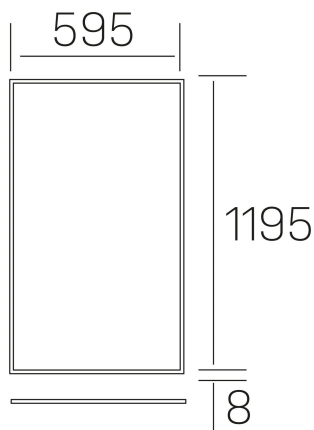

**chess k-select**  
K50510.03.RF.WH-WH.MP.ST.8.01

#### GENERAL DETAILS

INSTALLATION	recessed with frame
FINISHES ALUMINIUM	White-White
OPTIC COVER	Microprismatico
LIGHT DIRECTION	Fixed
INT/EXT IP DEGREE	IP20/40
MATERIAL	Aluminum
IK DEGREE	IK03
UTILIZATION	Indoor
WARRANTY	3 years

#### ELECTRICAL DETAILS

LAMP	LED
POWER	60 W
COLOUR TEMPERATURE	3CCT 3000K-4000K-6000K
LUMINOUS FLUX	4250-4950-4450 Lm
EFFICACY DIMMING	73-85-76 Lm/W
DIMABLE	No Dim
DRIVER	Remote
CLASS PROTECTION	II
COLOUR RENDERING INDEX	CRI >80
VOLTAGE	220-240 V
FRECUENCIA	50-60 Hz
CURRENT INTENSITY	1500 mA
LIFE TIME	50.000 h

#### GENERAL DIMENSIONS

DIMENSIONS	1195×595 mm
CUT OUT	1195×595 mm (techo modular)
HEIGHT	h 8 mm
DIMENSIONES DE EMBALAJE	N/A
PESO NETO	4.70

\*Please might expect a max.15% figure reduction in finishes other than white