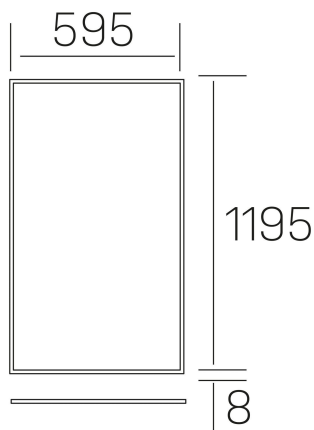

chess k-select
K50510.03.RF.WH-WH.MP.ST.8.01

GENERAL DETAILS

INSTALLATION	recessed with frame
FINISHES ALUMINIUM	White-White
OPTIC COVER	Microprismatico
LIGHT DIRECTION	Fixed
INT/EXT IP DEGREE	IP 23
MATERIAL	Aluminum
IK DEGREE	IK03
UTILIZATION	Indoor
WARRANTY	3 years

ELECTRICAL DETAILS

LAMP	LED
POWER	60 W
COLOUR TEMPERATURE	3CCT 3000K-4000K-6000K
LUMINOUS FLUX	4250-4950-4450 Lm
EFFICACY DIMMING	73-85-76 Lm/W
DIMABLE	No Dim
DRIVER	Remote
CLASS PROTECTION	II
COLOUR RENDERING INDEX	CRI >80
VOLTAGE	220-240 V
FRECUENCIA	50-60 Hz
CURRENT INTENSITY	1500 mA
LIFE TIME	35.000 h

GENERAL DIMENSIONS

DIMENSIONS	1195×595 mm
CUT OUT	1195×595 mm (techo modular)
HEIGHT	h 8 mm
DIMENSIONES DE EMBALAJE	N/A
PESO NETO	4.70

*Please might expect a max.15% figure reduction in finishes other than white