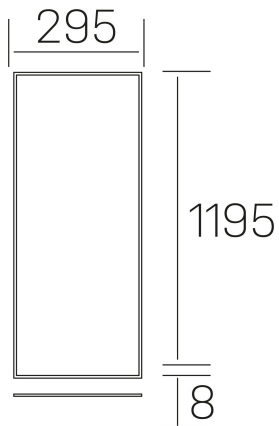

chess k-select
K50510.02.RF.WH-WH.SK.ST.8.01.PU

GENERAL DETAILS

INSTALLATION	recessed with frame
FINISHES ALUMINIUM	White-White
OPTIC COVER	Cielo
LIGHT DIRECTION	Fixed
INT/EXT IP DEGREE	IP20/40
MATERIAL	Aluminum
IK DEGREE	IK03
UTILIZATION	Indoor
WARRANTY	5 years

ELECTRICAL DETAILS

LAMP	LED
POWER	36 W
COLOUR TEMPERATURE	3CCT 3000K-4000K-6000K
LUMINOUS FLUX	2600-3000-2800 Lm*
EFFICACY DIMMING	74-87-81 Lm/W
DIMABLE	Push
DRIVER	Remote
CLASS PROTECTION	II
COLOUR RENDERING INDEX	CRI >80
VOLTAGE	220-240 V
CURRENT INTENSITY	900 mA
LIFE TIME	50.000 h

GENERAL DIMENSIONS

DIMENSIONS	1195×295 mm
CUT OUT	1195×295 mm (techo modular)
HEIGHT	h 8 mm
DIMENSIONES DE EMBALAJE	N/A
PESO NETO	2.32

*Please might expect a max.15% figure reduction in finishes other than white