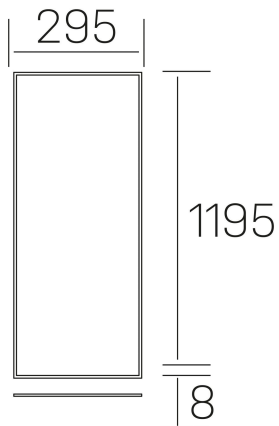

GENERAL DETAILS

INSTALLATION	recessed with frame
FINISHES ALUMINIUM	White-White
OPTIC COVER	Cielo
LIGHT DIRECTION	Fixed
INT/EXT IP DEGREE	IP20/40
MATERIAL	Aluminum
IK DEGREE	IK03
UTILIZATION	Indoor
WARRANTY	5 years

ELECTRICAL DETAILS

LAMP	LED
POWER	36 W
COLOUR TEMPERATURE	3CCT 3000K-4000K-6000K
LUMINOUS FLUX	2600-3000-2800 Lm*
EFFICACY DIMMING	74-87-81 Lm/W
DIMABLE	DALI
DRIVER	Remote
CLASS PROTECTION	II
COLOUR RENDERING INDEX	CRI >80
VOLTAGE	220-240 V
CURRENT INTENSITY	900 mA
LIFE TIME	50.000 h

GENERAL DIMENSIONS

DIMENSIONS	1195×295 mm
CUT OUT	1195×295 mm (techo modular)
HEIGHT	h 8 mm
DIMENSIONES DE EMBALAJE	N/A
PESO NETO	2.32

chess k-select
K50510.02.RF.WH-WH.SK.ST.8.01.DA

*Please might expect a max.15% figure reduction in finishes other than white