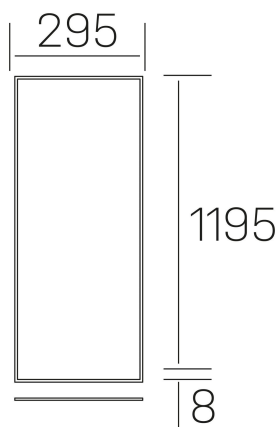

chess k-select

K50510.02.RF.WH-WH.SK.ST.8.01.D1

GENERAL DETAILS

INSTALLATION	recessed with frame
FINISHES ALUMINIUM	White-White
OPTIC COVER	Cielo
LIGHT DIRECTION	Fixed
INT/EXT IP DEGREE	IP20/40
MATERIAL	Aluminum
IK DEGREE	IK03
UTILIZATION	Indoor
WARRANTY	3 years

ELECTRICAL DETAILS

LAMP	LED
POWER	36 W
COLOUR TEMPERATURE	3CCT 3000K-4000K-6000K
LUMINOUS FLUX	2600-3000-2800 Lm*
EFFICACY DIMMING	74-87-81 Lm/W
DIMABLE	1.10v
DRIVER	Remote
CLASS PROTECTION	II
COLOUR RENDERING INDEX	CRI >80
VOLTAGE	220-240 V
FRECUENCIA	50-60 Hz
CURRENT INTENSITY	900 mA
LIFE TIME	50.000 h

GENERAL DIMENSIONS

DIMENSIONS	1195×295 mm
CUT OUT	1195×295 mm (techo modular)
HEIGHT	h 8 mm
DIMENSIONES DE EMBALAJE	N/A
PESO NETO	2.32

*Please might expect a max.15% figure reduction in finishes other than white