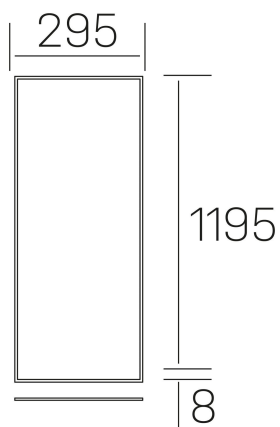

chess k-select
K50510.02.RF.WH-WH.SK.ST.8.01

GENERAL DETAILS

INSTALLATION	recessed with frame
FINISHES ALUMINIUM	White-White
OPTIC COVER	Cielo
LIGHT DIRECTION	Fixed
INT/EXT IP DEGREE	IP 23
MATERIAL	Aluminum
IK DEGREE	IK03
UTILIZATION	Indoor
WARRANTY	3 years

ELECTRICAL DETAILS

LAMP	LED
POWER	36 W
COLOUR TEMPERATURE	3CCT 3000K-4000K-6000K
LUMINOUS FLUX	2600-3000-2800 Lm*
EFFICACY DIMMING	74-87-81 Lm/W
DIMABLE	No Dim
DRIVER	Remote
CLASS PROTECTION	II
COLOUR RENDERING INDEX	CRI >80
VOLTAGE	220-240 V
FRECUENCIA	50-60 Hz
CURRENT INTENSITY	900 mA
LIFE TIME	35.000 h

GENERAL DIMENSIONS

DIMENSIONS	1195×295 mm
CUT OUT	1195×295 mm (techo modular)
HEIGHT	h 8 mm
DIMENSIONES DE EMBALAJE	N/A
PESO NETO	2.32

*Please might expect a max.15% figure reduction in finishes other than white