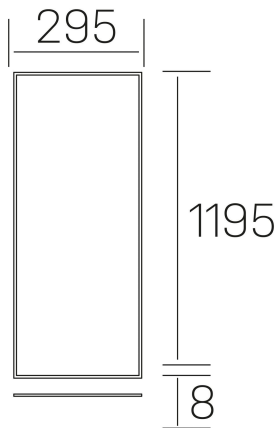

chess k-select
K50510.02.RF.WH-WH.SK.ST.8.01

GENERAL DETAILS

INSTALLATION	recessed with frame
FINISHES ALUMINIUM	White-White
OPTIC COVER	Cielo
LIGHT DIRECTION	Fixed
INT/EXT IP DEGREE	IP20/40
MATERIAL	Aluminum
IK DEGREE	IK03
UTILIZATION	Indoor
WARRANTY	5 years

ELECTRICAL DETAILS

LAMP	LED
POWER	36 W
COLOUR TEMPERATURE	3CCT 3000K-4000K-6000K
LUMINOUS FLUX	2600-3000-2800 Lm*
EFFICACY DIMMING	74-87-81 Lm/W
DIMABLE	No Dim
DRIVER	Remote
CLASS PROTECTION	II
COLOUR RENDERING INDEX	CRI >80
VOLTAGE	220-240 V
CURRENT INTENSITY	900 mA
LIFE TIME	50.000 h

GENERAL DIMENSIONS

DIMENSIONS	1195×295 mm
CUT OUT	1195×295 mm (techo modular)
HEIGHT	h 8 mm
DIMENSIONES DE EMBALAJE	N/A
PESO NETO	2.32

*Please might expect a max.15% figure reduction in finishes other than white