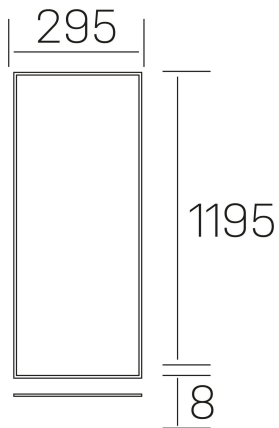

**chess k-select**  
K50510.02.RF.WH-WH.SK.ST.8.01

#### GENERAL DETAILS

INSTALLATION	recessed with frame
FINISHES ALUMINIUM	White-White
OPTIC COVER	Cielo
LIGHT DIRECTION	Fixed
INT/EXT IP DEGREE	IP20/40
MATERIAL	Aluminum
IK DEGREE	IK03
UTILIZATION	Indoor
WARRANTY	3 years

#### ELECTRICAL DETAILS

LAMP	LED
POWER	36 W
COLOUR TEMPERATURE	3CCT 3000K-4000K-6000K
LUMINOUS FLUX	2600-3000-2800 Lm*
EFFICACY DIMMING	74-87-81 Lm/W
DIMABLE	No Dim
DRIVER	Remote
CLASS PROTECTION	II
COLOUR RENDERING INDEX	CRI >80
VOLTAGE	220-240 V
FRECUENCIA	50-60 Hz
CURRENT INTENSITY	900 mA
LIFE TIME	50.000 h

#### GENERAL DIMENSIONS

DIMENSIONS	1195×295 mm
CUT OUT	1195×295 mm (techo modular)
HEIGHT	h 8 mm
DIMENSIONES DE EMBALAJE	N/A
PESO NETO	2.32

\*Please might expect a max.15% figure reduction in finishes other than white