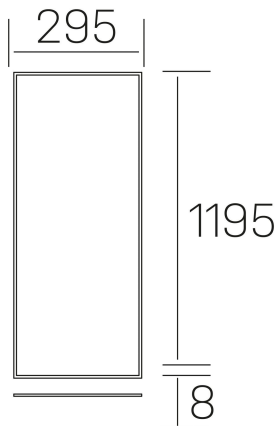

GENERAL DETAILS

INSTALLATION	recessed with frame
FINISHES ALUMINIUM	White-White
OPTIC COVER	Opal
LIGHT DIRECTION	Fixed
INT/EXT IP DEGREE	IP20/40
MATERIAL	Aluminum
IK DEGREE	IK03
UTILIZATION	Indoor
WARRANTY	3 years

ELECTRICAL DETAILS

LAMP	LED
POWER	36 W
COLOUR TEMPERATURE	3CCT 3000K-4000K-6000K
LUMINOUS FLUX	2600-3000-2800 Lm
EFFICACY DIMMING	74-87-81 Lm/W
DIMABLE	Push
DRIVER	Remote
CLASS PROTECTION	II
COLOUR RENDERING INDEX	CRI >80
VOLTAGE	220-240 V
FRECUENCIA	50-60 Hz
CURRENT INTENSITY	900 mA
LIFE TIME	50.000 h

GENERAL DIMENSIONS

DIMENSIONS	1195×295 mm
CUT OUT	1195×295 mm (techo modular)
HEIGHT	h 8 mm
DIMENSIONES DE EMBALAJE	N/A
PESO NETO	2.32

chess k-select
K50510.02.RF.WH-WH.OP.ST.8.01.PU

*Please might expect a max.15% figure reduction in finishes other than white