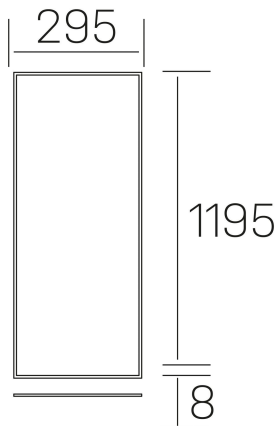

chess k-select

K50510.02.RF.WH-WH.OP.ST.8.01.DA

GENERAL DETAILS

INSTALLATION	recessed with frame
FINISHES ALUMINIUM	White-White
OPTIC COVER	Opal
LIGHT DIRECTION	Fixed
INT/EXT IP DEGREE	IP 23
MATERIAL	Aluminum
IK DEGREE	IK03
UTILIZATION	Indoor
WARRANTY	3 years

ELECTRICAL DETAILS

LAMP	LED
POWER	36 W
COLOUR TEMPERATURE	3CCT 3000K-4000K-6000K
LUMINOUS FLUX	2600-3000-2800 Lm
EFFICACY DIMMING	74-87-81 Lm/W
DIMABLE	DALI
DRIVER	Remote
CLASS PROTECTION	II
COLOUR RENDERING INDEX	CRI >80
VOLTAGE	220-240 V
FRECUENCIA	50-60 Hz
CURRENT INTENSITY	900 mA
LIFE TIME	35.000 h

GENERAL DIMENSIONS

DIMENSIONS	1195×295 mm
CUT OUT	1195×295 mm (techo modular)
HEIGHT	h 8 mm
DIMENSIONES DE EMBALAJE	N/A
PESO NETO	2.32

*Please might expect a max.15% figure reduction in finishes other than white