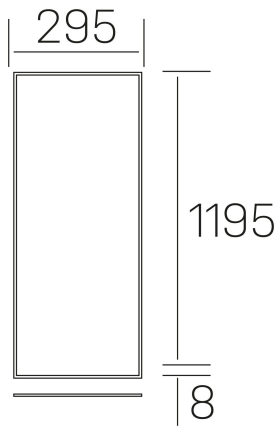

chess k-select

K50510.02.RF.WH-WH.OP.ST.8.01.DA

GENERAL DETAILS

INSTALLATION	recessed with frame
FINISHES ALUMINIUM	White-White
OPTIC COVER	Opal
LIGHT DIRECTION	Fixed
INT/EXT IP DEGREE	IP20/40
MATERIAL	Aluminum
IK DEGREE	IK03
UTILIZATION	Indoor
WARRANTY	5 years

ELECTRICAL DETAILS

LAMP	LED
POWER	36 W
COLOUR TEMPERATURE	3CCT 3000K-4000K-6000K
LUMINOUS FLUX	2600-3000-2800 Lm
EFFICACY DIMMING	74-87-81 Lm/W
DIMABLE	DALI
DRIVER	Remote
CLASS PROTECTION	II
COLOUR RENDERING INDEX	CRI >80
VOLTAGE	220-240 V
CURRENT INTENSITY	900 mA
LIFE TIME	50.000 h

GENERAL DIMENSIONS

DIMENSIONS	1195×295 mm
CUT OUT	1195×295 mm (techo modular)
HEIGHT	h 8 mm
DIMENSIONES DE EMBALAJE	N/A
PESO NETO	2.32

*Please might expect a max.15% figure reduction in finishes other than white