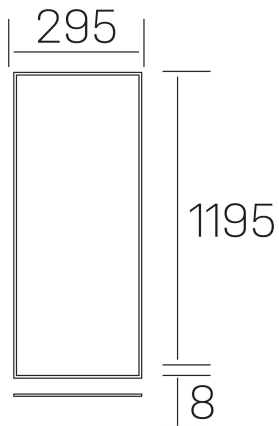

## chess k-select

K50510.02.RF.WH-WH.OP.ST.8.01.DA

### GENERAL DETAILS

INSTALLATION	recessed with frame
FINISHES ALUMINIUM	White-White
OPTIC COVER	Opal
LIGHT DIRECTION	Fixed
INT/EXT IP DEGREE	IP20/40
MATERIAL	Aluminum
IK DEGREE	IK03
UTILIZATION	Indoor
WARRANTY	3 years

### ELECTRICAL DETAILS

LAMP	LED
POWER	36 W
COLOUR TEMPERATURE	3CCT 3000K-4000K-6000K
LUMINOUS FLUX	2600-3000-2800 Lm
EFFICACY DIMMING	74-87-81 Lm/W
DIMABLE	DALI
DRIVER	Remote
CLASS PROTECTION	II
COLOUR RENDERING INDEX	CRI >80
VOLTAGE	220-240 V
FRECUENCIA	50-60 Hz
CURRENT INTENSITY	900 mA
LIFE TIME	50.000h LB0B10

### GENERAL DIMENSIONS

DIMENSIONS	1195×295 mm
CUT OUT	1195×295 mm (techo modular)
HEIGHT	h 8 mm
DIMENSIONES DE EMBALAJE	N/A
PESO NETO	2.32

\*Please might expect a max.15% figure reduction in finishes other than white