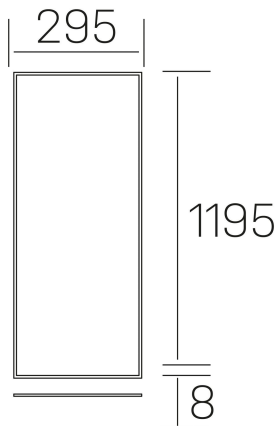

## chess k-select

K50510.02.RF.WH-WH.OP.ST.8.01.DA

### GENERAL DETAILS

|                    |                     |
|--------------------|---------------------|
| INSTALLATION       | recessed with frame |
| FINISHES ALUMINIUM | White-White         |
| OPTIC COVER        | Opal                |
| LIGHT DIRECTION    | Fixed               |
| INT/EXT IP DEGREE  | IP20/40             |
| MATERIAL           | Aluminum            |
| IK DEGREE          | IK03                |
| UTILIZATION        | Indoor              |
| WARRANTY           | 3 years             |

### ELECTRICAL DETAILS

|                        |                        |
|------------------------|------------------------|
| LAMP                   | LED                    |
| POWER                  | 36 W                   |
| COLOUR TEMPERATURE     | 3CCT 3000K-4000K-6000K |
| LUMINOUS FLUX          | 2600-3000-2800 Lm      |
| EFFICACY DIMMING       | 74-87-81 Lm/W          |
| DIMABLE                | DALI                   |
| DRIVER                 | Remote                 |
| CLASS PROTECTION       | II                     |
| COLOUR RENDERING INDEX | CRI >80                |
| VOLTAGE                | 220-240 V              |
| FRECUENCIA             | 50-60 Hz               |
| CURRENT INTENSITY      | 900 mA                 |
| LIFE TIME              | 50.000 h               |

### GENERAL DIMENSIONS

|                         |                             |
|-------------------------|-----------------------------|
| DIMENSIONS              | 1195×295 mm                 |
| CUT OUT                 | 1195×295 mm (techo modular) |
| HEIGHT                  | h 8 mm                      |
| DIMENSIONES DE EMBALAJE | N/A                         |
| PESO NETO               | 2.32                        |