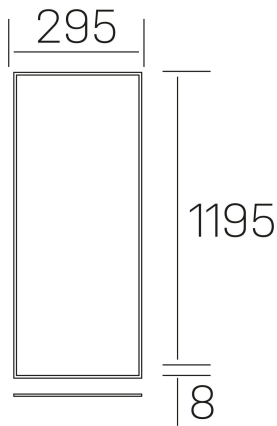

chess k-select

K50510.02.RF.WH-WH.OP.ST.8.01.D1

GENERAL DETAILS

INSTALLATION	recessed with frame
FINISHES ALUMINIUM	White-White
OPTIC COVER	Opal
LIGHT DIRECTION	Fixed
INT/EXT IP DEGREE	IP20/40
MATERIAL	Aluminum
IK DEGREE	IK03
UTILIZATION	Indoor
WARRANTY	3 years

ELECTRICAL DETAILS

LAMP	LED
POWER	36 W
COLOUR TEMPERATURE	3CCT 3000K-4000K-6000K
LUMINOUS FLUX	2600-3000-2800 Lm
EFFICACY DIMMING	74-87-81 Lm/W
DIMABLE	1.10v
DRIVER	Remote
CLASS PROTECTION	II
COLOUR RENDERING INDEX	CRI >80
VOLTAGE	220-240 V
FRECUENCIA	50-60 Hz
CURRENT INTENSITY	900 mA
LIFE TIME	50.000 h

GENERAL DIMENSIONS

DIMENSIONS	1195×295 mm
CUT OUT	1195×295 mm (techo modular)
HEIGHT	h 8 mm
DIMENSIONES DE EMBALAJE	N/A
PESO NETO	2.32

*Please might expect a max.15% figure reduction in finishes other than white