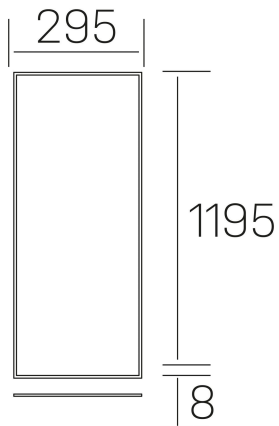

chess k-select

K50510.02.RF.WH-WH.OP.ST.8.01.D1

GENERAL DETAILS

INSTALLATION	recessed with frame
FINISHES ALUMINIUM	White-White
OPTIC COVER	Opal
LIGHT DIRECTION	Fixed
INT/EXT IP DEGREE	IP20/40
MATERIAL	Aluminum
IK DEGREE	IK03
UTILIZATION	Indoor
WARRANTY	5 years

ELECTRICAL DETAILS

LAMP	LED
POWER	36 W
COLOUR TEMPERATURE	3CCT 3000K-4000K-6000K
LUMINOUS FLUX	2600-3000-2800 Lm
EFFICACY DIMMING	74-87-81 Lm/W
DIMABLE	1.10v
DRIVER	Remote
CLASS PROTECTION	II
COLOUR RENDERING INDEX	CRI >80
VOLTAGE	220-240 V
CURRENT INTENSITY	900 mA
LIFE TIME	50.000 h

GENERAL DIMENSIONS

DIMENSIONS	1195×295 mm
CUT OUT	1195×295 mm (techo modular)
HEIGHT	h 8 mm
DIMENSIONES DE EMBALAJE	N/A
PESO NETO	2.32

*Please might expect a max.15% figure reduction in finishes other than white