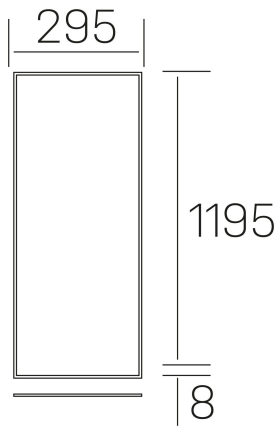

chess k-select

K50510.02.RF.WH-WH.OP.ST.8.01.D1

GENERAL DETAILS

INSTALLATION	recessed with frame
FINISHES ALUMINIUM	White-White
OPTIC COVER	Opal
LIGHT DIRECTION	Fixed
INT/EXT IP DEGREE	IP20/40
MATERIAL	Aluminum
IK DEGREE	IK03
UTILIZATION	Indoor
WARRANTY	5 years

ELECTRICAL DETAILS

LAMP	LED
POWER	36 W
COLOUR TEMPERATURE	3CCT 3000K-4000K-6000K
LUMINOUS FLUX	2600-3000-2800 Lm
EFFICACY DIMMING	74-87-81 Lm/W
DIMABLE	1.10v
DRIVER	Remote
CLASS PROTECTION	II
COLOUR RENDERING INDEX	CRI >80
VOLTAGE	220-240 V
CURRENT INTENSITY	900 mA
LIFE TIME	50.000 h

GENERAL DIMENSIONS

DIMENSIONS	1195×295 mm
CUT OUT	1195×295 mm (techo modular)
HEIGHT	h 8 mm
DIMENSIONES DE EMBALAJE	N/A
PESO NETO	2.32

*Please might expect a max.15% figure reduction in finishes other than white