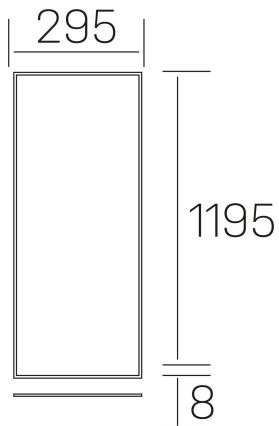

chess k-select
K50510.02.RF.WH-WH.OP.ST.8.01

GENERAL DETAILS

INSTALLATION	recessed with frame
FINISHES ALUMINIUM	White-White
OPTIC COVER	Opal
LIGHT DIRECTION	Fixed
INT/EXT IP DEGREE	IP20/40
MATERIAL	Aluminum
IK DEGREE	IK03
UTILIZATION	Indoor
WARRANTY	3 years

ELECTRICAL DETAILS

LAMP	LED
POWER	36 W
COLOUR TEMPERATURE	3CCT 3000K-4000K-6000K
LUMINOUS FLUX	2600-3000-2800 Lm
EFFICACY DIMMING	74-87-81 Lm/W
DIMABLE	No Dim
DRIVER	Remote
CLASS PROTECTION	II
COLOUR RENDERING INDEX	CRI >80
VOLTAGE	220-240 V
FRECUENCIA	50-60 Hz
CURRENT INTENSITY	900 mA
LIFE TIME	50.000 h

GENERAL DIMENSIONS

DIMENSIONS	1195×295 mm
CUT OUT	1195×295 mm (techo modular)
HEIGHT	h 8 mm
DIMENSIONES DE EMBALAJE	N/A
PESO NETO	2.32

*Please might expect a max.15% figure reduction in finishes other than white