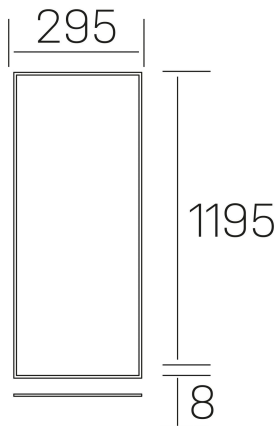

chess k-select
K50510.02.RF.WH-WH.OP.ST.8.01

GENERAL DETAILS

INSTALLATION	recessed with frame
FINISHES ALUMINIUM	White-White
OPTIC COVER	Opal
LIGHT DIRECTION	Fixed
INT/EXT IP DEGREE	IP20/40
MATERIAL	Aluminum
IK DEGREE	IK03
UTILIZATION	Indoor
WARRANTY	3 years

ELECTRICAL DETAILS

LAMP	LED
POWER	36 W
COLOUR TEMPERATURE	3CCT 3000K-4000K-6000K
LUMINOUS FLUX	2600-3000-2800 Lm
EFFICACY DIMMING	74-87-81 Lm/W
DIMABLE	No Dim
DRIVER	Remote
CLASS PROTECTION	II
COLOUR RENDERING INDEX	CRI >80
VOLTAGE	220-240 V
FRECUENCIA	50-60 Hz
CURRENT INTENSITY	900 mA
LIFE TIME	50.000h LB0B10

GENERAL DIMENSIONS

DIMENSIONS	1195×295 mm
CUT OUT	1195×295 mm (techo modular)
HEIGHT	h 8 mm
DIMENSIONES DE EMBALAJE	N/A
PESO NETO	2.32

*Please might expect a max.15% figure reduction in finishes other than white