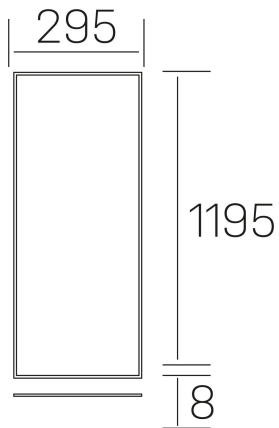

chess k-select
K50510.02.RF.WH-WH.OP.ST.8.01

GENERAL DETAILS

INSTALLATION	recessed with frame
FINISHES ALUMINIUM	White-White
OPTIC COVER	Opal
LIGHT DIRECTION	Fixed
INT/EXT IP DEGREE	IP20/40
MATERIAL	Aluminum
IK DEGREE	IK03
UTILIZATION	Indoor
WARRANTY	5 years

ELECTRICAL DETAILS

LAMP	LED
POWER	36 W
COLOUR TEMPERATURE	3CCT 3000K-4000K-6000K
LUMINOUS FLUX	2600-3000-2800 Lm
EFFICACY DIMMING	74-87-81 Lm/W
DIMABLE	No Dim
DRIVER	Remote
CLASS PROTECTION	II
COLOUR RENDERING INDEX	CRI >80
VOLTAGE	220-240 V
CURRENT INTENSITY	900 mA
LIFE TIME	50.000 h

GENERAL DIMENSIONS

DIMENSIONS	1195×295 mm
CUT OUT	1195×295 mm (techo modular)
HEIGHT	h 8 mm
DIMENSIONES DE EMBALAJE	N/A
PESO NETO	2.32

*Please might expect a max.15% figure reduction in finishes other than white