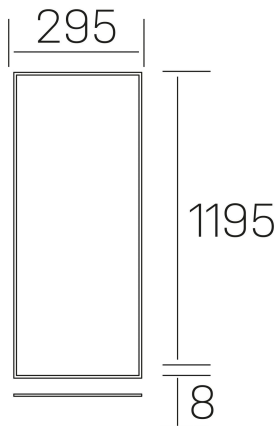

chess k-select
K50510.02.RF.WH-WH.OP.ST.8.01

GENERAL DETAILS

INSTALLATION	recessed with frame
FINISHES ALUMINIUM	White-White
OPTIC COVER	Opal
LIGHT DIRECTION	Fixed
INT/EXT IP DEGREE	IP 23
MATERIAL	Aluminum
IK DEGREE	IK03
UTILIZATION	Indoor
WARRANTY	3 years

ELECTRICAL DETAILS

LAMP	LED
POWER	36 W
COLOUR TEMPERATURE	3CCT 3000K-4000K-6000K
LUMINOUS FLUX	2600-3000-2800 Lm
EFFICACY DIMMING	74-87-81 Lm/W
DIMABLE	No Dim
DRIVER	Remote
CLASS PROTECTION	II
COLOUR RENDERING INDEX	CRI >80
VOLTAGE	220-240 V
FRECUENCIA	50-60 Hz
CURRENT INTENSITY	900 mA
LIFE TIME	35.000 h

GENERAL DIMENSIONS

DIMENSIONS	1195×295 mm
CUT OUT	1195×295 mm (techo modular)
HEIGHT	h 8 mm
DIMENSIONES DE EMBALAJE	N/A
PESO NETO	2.32

*Please might expect a max.15% figure reduction in finishes other than white