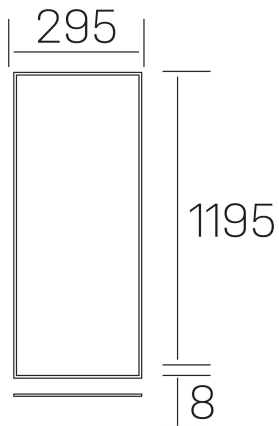

chess k-select

K50510.02.RF.WH-WH.MP.ST.8.01.PU

GENERAL DETAILS

INSTALLATION	recessed with frame
FINISHES ALUMINIUM	White-White
OPTIC COVER	Microprismatico
LIGHT DIRECTION	Fixed
INT/EXT IP DEGREE	IP20/40
MATERIAL	Aluminum
IK DEGREE	IK03
UTILIZATION	Indoor
WARRANTY	3 years

ELECTRICAL DETAILS

LAMP	LED
POWER	36 W
COLOUR TEMPERATURE	3CCT 3000K-4000K-6000K
LUMINOUS FLUX	2300-2700-2500 Lm
EFFICACY DIMMING	67-79-73 Lm/W
DIMABLE	Push
DRIVER	Remote
CLASS PROTECTION	II
COLOUR RENDERING INDEX	CRI >80
VOLTAGE	220-240 V
FRECUENCIA	50-60 Hz
CURRENT INTENSITY	900 mA
LIFE TIME	50.000 h

GENERAL DIMENSIONS

DIMENSIONS	1195×295 mm
CUT OUT	1195×295 mm (techo modular)
HEIGHT	h 8 mm
DIMENSIONES DE EMBALAJE	N/A
PESO NETO	2.32

*Please might expect a max.15% figure reduction in finishes other than white