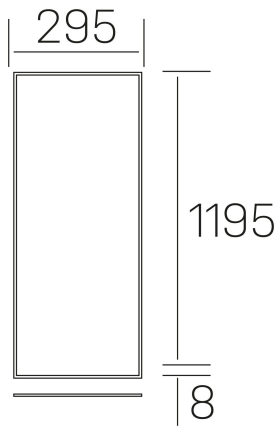

## chess k-select

K50510.02.RF.WH-WH.MP.ST.8.01.PU

### GENERAL DETAILS

INSTALLATION	recessed with frame
FINISHES ALUMINIUM	White-White
OPTIC COVER	Microprismatico
LIGHT DIRECTION	Fixed
INT/EXT IP DEGREE	IP20/40
MATERIAL	Aluminum
IK DEGREE	IK03
UTILIZATION	Indoor
WARRANTY	5 years

### ELECTRICAL DETAILS

LAMP	LED
POWER	36 W
COLOUR TEMPERATURE	3CCT 3000K-4000K-6000K
LUMINOUS FLUX	2300-2700-2500 Lm
EFFICACY DIMMING	67-79-73 Lm/W
DIMABLE	Push
DRIVER	Remote
CLASS PROTECTION	II
COLOUR RENDERING INDEX	CRI >80
VOLTAGE	220-240 V
CURRENT INTENSITY	900 mA
LIFE TIME	50.000 h

### GENERAL DIMENSIONS

DIMENSIONS	1195×295 mm
CUT OUT	1195×295 mm (techo modular)
HEIGHT	h 8 mm
DIMENSIONES DE EMBALAJE	N/A
PESO NETO	2.32

\*Please might expect a max.15% figure reduction in finishes other than white