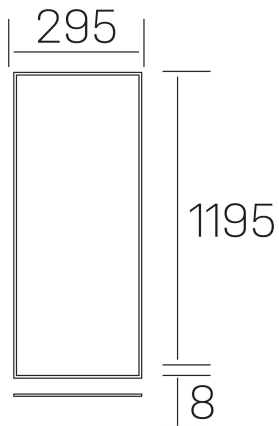

chess k-select

K50510.02.RF.WH-WH.MP.ST.8.01.PU

GENERAL DETAILS

INSTALLATION	recessed with frame
FINISHES ALUMINIUM	White-White
OPTIC COVER	Microprismatico
LIGHT DIRECTION	Fixed
INT/EXT IP DEGREE	IP20/40
MATERIAL	Aluminum
IK DEGREE	IK03
UTILIZATION	Indoor
WARRANTY	5 years

ELECTRICAL DETAILS

LAMP	LED
POWER	36 W
COLOUR TEMPERATURE	3CCT 3000K-4000K-6000K
LUMINOUS FLUX	2300-2700-2500 Lm
EFFICACY DIMMING	67-79-73 Lm/W
DIMABLE	Push
DRIVER	Remote
CLASS PROTECTION	II
COLOUR RENDERING INDEX	CRI >80
VOLTAGE	220-240 V
CURRENT INTENSITY	900 mA
LIFE TIME	50.000 h

GENERAL DIMENSIONS

DIMENSIONS	1195×295 mm
CUT OUT	1195×295 mm (techo modular)
HEIGHT	h 8 mm
DIMENSIONES DE EMBALAJE	N/A
PESO NETO	2.32

*Please might expect a max.15% figure reduction in finishes other than white