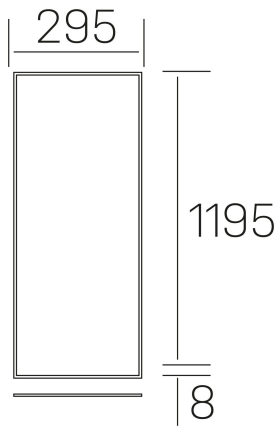

## chess k-select

K50510.02.RF.WH-WH.MP.ST.8.01.DA

### GENERAL DETAILS

INSTALLATION	recessed with frame
FINISHES ALUMINIUM	White-White
OPTIC COVER	Microprismatico
LIGHT DIRECTION	Fixed
INT/EXT IP DEGREE	IP 23
MATERIAL	Aluminum
IK DEGREE	IK03
UTILIZATION	Indoor
WARRANTY	3 years

### ELECTRICAL DETAILS

LAMP	LED
POWER	36 W
COLOUR TEMPERATURE	3CCT 3000K-4000K-6000K
LUMINOUS FLUX	2300-2700-2500 Lm
EFFICACY DIMMING	67-79-73 Lm/W
DIMABLE	DALI
DRIVER	Remote
CLASS PROTECTION	II
COLOUR RENDERING INDEX	CRI >80
VOLTAGE	220-240 V
FRECUENCIA	50-60 Hz
CURRENT INTENSITY	900 mA
LIFE TIME	35.000 h

### GENERAL DIMENSIONS

DIMENSIONS	1195×295 mm
CUT OUT	1195×295 mm (techo modular)
HEIGHT	h 8 mm
DIMENSIONES DE EMBALAJE	N/A
PESO NETO	2.32

\*Please might expect a max.15% figure reduction in finishes other than white