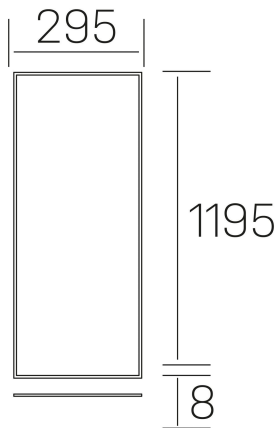

chess k-select
K50510.02.RF.WH-WH.MP.ST.8.01.DA

GENERAL DETAILS

INSTALLATION	recessed with frame
FINISHES ALUMINIUM	White-White
OPTIC COVER	Microprismatico
LIGHT DIRECTION	Fixed
INT/EXT IP DEGREE	IP20/40
MATERIAL	Aluminum
IK DEGREE	IK03
UTILIZATION	Indoor
WARRANTY	3 years

ELECTRICAL DETAILS

LAMP	LED
POWER	36 W
COLOUR TEMPERATURE	3CCT 3000K-4000K-6000K
LUMINOUS FLUX	2300-2700-2500 Lm
EFFICACY DIMMING	67-79-73 Lm/W
DIMABLE	DALI
DRIVER	Remote
CLASS PROTECTION	II
COLOUR RENDERING INDEX	CRI >80
VOLTAGE	220-240 V
FRECUENCIA	50-60 Hz
CURRENT INTENSITY	900 mA
LIFE TIME	50.000 h

GENERAL DIMENSIONS

DIMENSIONS	1195×295 mm
CUT OUT	1195×295 mm (techo modular)
HEIGHT	h 8 mm
DIMENSIONES DE EMBALAJE	N/A
PESO NETO	2.32

*Please might expect a max.15% figure reduction in finishes other than white