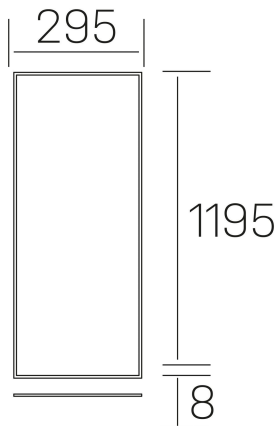

chess k-select
K50510.02.RF.WH-WH.MP.ST.8.01.DA

GENERAL DETAILS

INSTALLATION	recessed with frame
FINISHES ALUMINIUM	White-White
OPTIC COVER	Microprismatico
LIGHT DIRECTION	Fixed
INT/EXT IP DEGREE	IP20/40
MATERIAL	Aluminum
IK DEGREE	IK03
UTILIZATION	Indoor
WARRANTY	5 years

ELECTRICAL DETAILS

LAMP	LED
POWER	36 W
COLOUR TEMPERATURE	3CCT 3000K-4000K-6000K
LUMINOUS FLUX	2300-2700-2500 Lm
EFFICACY DIMMING	67-79-73 Lm/W
DIMABLE	DALI
DRIVER	Remote
CLASS PROTECTION	II
COLOUR RENDERING INDEX	CRI >80
VOLTAGE	220-240 V
CURRENT INTENSITY	900 mA
LIFE TIME	50.000 h

GENERAL DIMENSIONS

DIMENSIONS	1195×295 mm
CUT OUT	1195×295 mm (techo modular)
HEIGHT	h 8 mm
DIMENSIONES DE EMBALAJE	N/A
PESO NETO	2.32

*Please might expect a max.15% figure reduction in finishes other than white