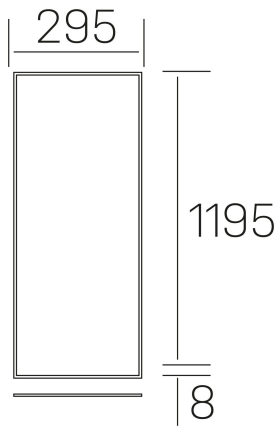

## chess k-select

K50510.02.RF.WH-WH.MP.ST.8.01.D1

### GENERAL DETAILS

INSTALLATION	recessed with frame
FINISHES ALUMINIUM	White-White
OPTIC COVER	Microprismatico
LIGHT DIRECTION	Fixed
INT/EXT IP DEGREE	IP 23
MATERIAL	Aluminum
IK DEGREE	IK03
UTILIZATION	Indoor
WARRANTY	3 years

### ELECTRICAL DETAILS

LAMP	LED
POWER	36 W
COLOUR TEMPERATURE	3CCT 3000K-4000K-6000K
LUMINOUS FLUX	2300-2700-2500 Lm
EFFICACY DIMMING	67-79-73 Lm/W
DIMABLE	1.10v
DRIVER	Remote
CLASS PROTECTION	II
COLOUR RENDERING INDEX	CRI >80
VOLTAGE	220-240 V
FRECUENCIA	50-60 Hz
CURRENT INTENSITY	900 mA
LIFE TIME	35.000 h

### GENERAL DIMENSIONS

DIMENSIONS	1195×295 mm
CUT OUT	1195×295 mm (techo modular)
HEIGHT	h 8 mm
DIMENSIONES DE EMBALAJE	N/A
PESO NETO	2.32

\*Please might expect a max.15% figure reduction in finishes other than white