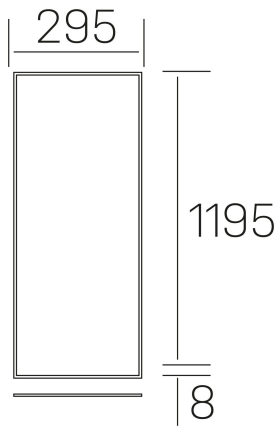

chess k-select

K50510.02.RF.WH-WH.MP.ST.8.01.D1

GENERAL DETAILS

INSTALLATION	recessed with frame
FINISHES ALUMINIUM	White-White
OPTIC COVER	Microprismatico
LIGHT DIRECTION	Fixed
INT/EXT IP DEGREE	IP20/40
MATERIAL	Aluminum
IK DEGREE	IK03
UTILIZATION	Indoor
WARRANTY	3 years

ELECTRICAL DETAILS

LAMP	LED
POWER	36 W
COLOUR TEMPERATURE	3CCT 3000K-4000K-6000K
LUMINOUS FLUX	2300-2700-2500 Lm
EFFICACY DIMMING	67-79-73 Lm/W
DIMABLE	1.10v
DRIVER	Remote
CLASS PROTECTION	II
COLOUR RENDERING INDEX	CRI >80
VOLTAGE	220-240 V
FRECUENCIA	50-60 Hz
CURRENT INTENSITY	900 mA
LIFE TIME	50.000h LB0B10

GENERAL DIMENSIONS

DIMENSIONS	1195×295 mm
CUT OUT	1195×295 mm (techo modular)
HEIGHT	h 8 mm
DIMENSIONES DE EMBALAJE	N/A
PESO NETO	2.32

*Please might expect a max.15% figure reduction in finishes other than white