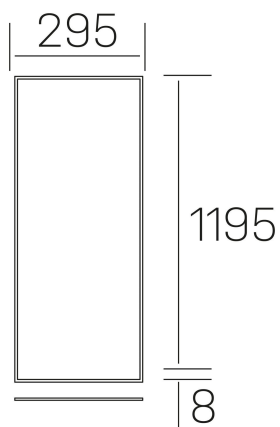

chess k-select

K50510.02.RF.WH-WH.MP.ST.8.01.D1

GENERAL DETAILS

| | |
|--------------------|---------------------|
| INSTALLATION | recessed with frame |
| FINISHES ALUMINIUM | White-White |
| OPTIC COVER | Microprismatico |
| LIGHT DIRECTION | Fixed |
| INT/EXT IP DEGREE | IP20/40 |
| MATERIAL | Aluminum |
| IK DEGREE | IK03 |
| UTILIZATION | Indoor |
| WARRANTY | 3 years |

ELECTRICAL DETAILS

| | |
|------------------------|------------------------|
| LAMP | LED |
| POWER | 36 W |
| COLOUR TEMPERATURE | 3CCT 3000K-4000K-6000K |
| LUMINOUS FLUX | 2300-2700-2500 Lm |
| EFFICACY DIMMING | 67-79-73 Lm/W |
| DIMABLE | 1.10v |
| DRIVER | Remote |
| CLASS PROTECTION | II |
| COLOUR RENDERING INDEX | CRI >80 |
| VOLTAGE | 220-240 V |
| FRECUENCIA | 50-60 Hz |
| CURRENT INTENSITY | 900 mA |
| LIFE TIME | 50.000 h |

GENERAL DIMENSIONS

| | |
|-------------------------|-----------------------------|
| DIMENSIONS | 1195×295 mm |
| CUT OUT | 1195×295 mm (techo modular) |
| HEIGHT | h 8 mm |
| DIMENSIONES DE EMBALAJE | N/A |
| PESO NETO | 2.32 |