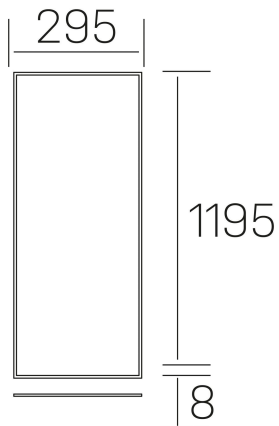

**chess k-select**  
K50510.02.RF.WH-WH.MP.ST.8.01

#### GENERAL DETAILS

INSTALLATION	recessed with frame
FINISHES ALUMINIUM	White-White
OPTIC COVER	Microprismatico
LIGHT DIRECTION	Fixed
INT/EXT IP DEGREE	IP20/40
MATERIAL	Aluminum
IK DEGREE	IK03
UTILIZATION	Indoor
WARRANTY	3 years

#### ELECTRICAL DETAILS

LAMP	LED
POWER	36 W
COLOUR TEMPERATURE	3CCT 3000K-4000K-6000K
LUMINOUS FLUX	2300-2700-2500 Lm
EFFICACY DIMMING	67-79-73 Lm/W
DIMABLE	No Dim
DRIVER	Remote
CLASS PROTECTION	II
COLOUR RENDERING INDEX	CRI >80
VOLTAGE	220-240 V
FRECUENCIA	50-60 Hz
CURRENT INTENSITY	900 mA
LIFE TIME	50.000 h

#### GENERAL DIMENSIONS

DIMENSIONS	1195×295 mm
CUT OUT	1195×295 mm (techo modular)
HEIGHT	h 8 mm
DIMENSIONES DE EMBALAJE	N/A
PESO NETO	2.32

\*Please might expect a max.15% figure reduction in finishes other than white