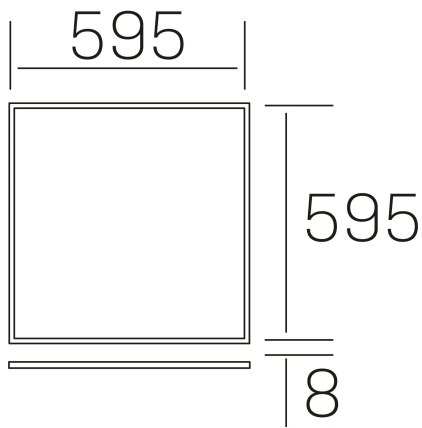

chess k-select
K50510.01.RF.WH-WH.SK.ST.8.01.PU

GENERAL DETAILS

INSTALLATION	recessed with frame
FINISHES ALUMINIUM	White-White
OPTIC COVER	Cielo
LIGHT DIRECTION	Fixed
INT/EXT IP DEGREE	IP 23
MATERIAL	Aluminum
IK DEGREE	IK03
UTILIZATION	Indoor
WARRANTY	3 years

ELECTRICAL DETAILS

LAMP	LED
POWER	40 W
COLOUR TEMPERATURE	3CCT 3000K-4000K-6000K
LUMINOUS FLUX	3600-4000-3800 Lm*
EFFICACY DIMMING	91-101-96 Lm/W
DIMABLE	Push
DRIVER	Remote
CLASS PROTECTION	II
COLOUR RENDERING INDEX	CRI >80
VOLTAGE	220-240 V
FRECUENCIA	50-60 Hz
CURRENT INTENSITY	1000 mA
LIFE TIME	35.000 h

GENERAL DIMENSIONS

DIMENSIONS	595×595 mm
CUT OUT	595×595 mm (techo modular)
HEIGHT	h 8 mm
DIMENSIONES DE EMBALAJE	N/A
PESO NETO	2.32

*Please might expect a max.15% figure reduction in finishes other than white