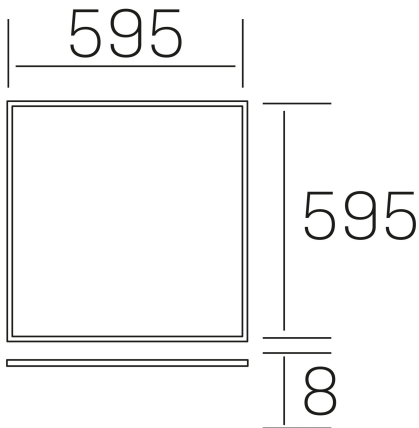

**chess k-select**  
K50510.01.RF.WH-WH.SK.ST.8.01.PU

#### GENERAL DETAILS

INSTALLATION	recessed with frame
FINISHES ALUMINIUM	White-White
OPTIC COVER	Cielo
LIGHT DIRECTION	Fixed
INT/EXT IP DEGREE	IP20/40
MATERIAL	Aluminum
IK DEGREE	IK03
UTILIZATION	Indoor
WARRANTY	5 years

#### ELECTRICAL DETAILS

LAMP	LED
POWER	40 W
COLOUR TEMPERATURE	3CCT 3000K-4000K-6000K
LUMINOUS FLUX	3600-4000-3800 Lm*
EFFICACY DIMMING	91-101-96 Lm/W
DIMABLE	Push
DRIVER	Remote
CLASS PROTECTION	II
COLOUR RENDERING INDEX	CRI >80
VOLTAGE	220-240 V
CURRENT INTENSITY	1000 mA
LIFE TIME	50.000 h

#### GENERAL DIMENSIONS

DIMENSIONS	595×595 mm
CUT OUT	595×595 mm (techo modular)
HEIGHT	h 8 mm
DIMENSIONES DE EMBALAJE	N/A
PESO NETO	2.32

\*Please might expect a max.15% figure reduction in finishes other than white