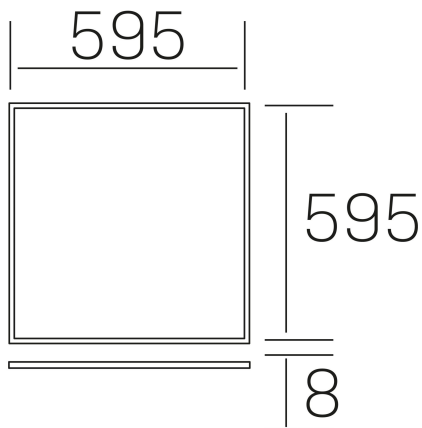

chess k-select
K50510.01.RF.WH-WH.SK.ST.8.01.PU

GENERAL DETAILS

INSTALLATION	recessed with frame
FINISHES ALUMINIUM	White-White
OPTIC COVER	Cielo
LIGHT DIRECTION	Fixed
INT/EXT IP DEGREE	IP20/40
MATERIAL	Aluminum
IK DEGREE	IK03
UTILIZATION	Indoor
WARRANTY	3 years

ELECTRICAL DETAILS

LAMP	LED
POWER	40 W
COLOUR TEMPERATURE	3CCT 3000K-4000K-6000K
LUMINOUS FLUX	3600-4000-3800 Lm*
EFFICACY DIMMING	91-101-96 Lm/W
DIMABLE	Push
DRIVER	Remote
CLASS PROTECTION	II
COLOUR RENDERING INDEX	CRI >80
VOLTAGE	220-240 V
FRECUENCIA	50-60 Hz
CURRENT INTENSITY	1000 mA
LIFE TIME	50.000 h

GENERAL DIMENSIONS

DIMENSIONS	595×595 mm
CUT OUT	595×595 mm (techo modular)
HEIGHT	h 8 mm
DIMENSIONES DE EMBALAJE	N/A
PESO NETO	2.32

*Please might expect a max.15% figure reduction in finishes other than white