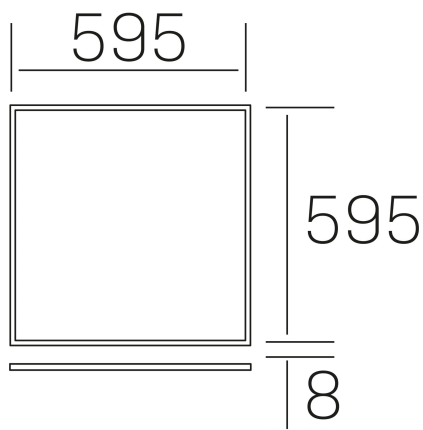

chess k-select
K50510.01.RF.WH-WH.SK.ST.8.01.PU

GENERAL DETAILS

INSTALLATION	recessed with frame
FINISHES ALUMINIUM	White-White
OPTIC COVER	Cielo
LIGHT DIRECTION	Fixed
INT/EXT IP DEGREE	IP20/40
MATERIAL	Aluminum
IK DEGREE	IK03
UTILIZATION	Indoor
WARRANTY	3 years

ELECTRICAL DETAILS

LAMP	LED
POWER	40 W
COLOUR TEMPERATURE	3CCT 3000K-4000K-6000K
LUMINOUS FLUX	3600-4000-3800 Lm*
EFFICACY DIMMING	91-101-96 Lm/W
DIMABLE	Push
DRIVER	Remote
CLASS PROTECTION	II
COLOUR RENDERING INDEX	CRI >80
VOLTAGE	220-240 V
FRECUENCIA	50-60 Hz
CURRENT INTENSITY	1000 mA
LIFE TIME	50.000h LB0B10

GENERAL DIMENSIONS

DIMENSIONS	595×595 mm
CUT OUT	595×595 mm (techo modular)
HEIGHT	h 8 mm
DIMENSIONES DE EMBALAJE	N/A
PESO NETO	2.32

*Please might expect a max.15% figure reduction in finishes other than white