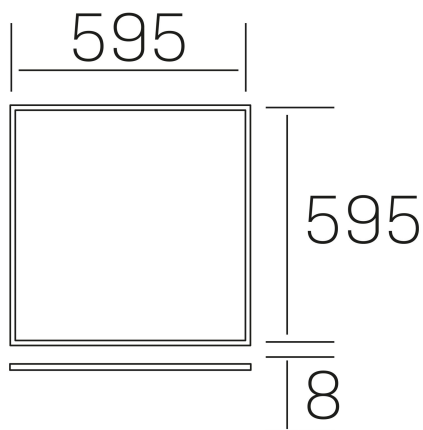

chess k-select
K50510.01.RF.WH-WH.SK.ST.8.01.DA

GENERAL DETAILS

INSTALLATION	recessed with frame
FINISHES ALUMINIUM	White-White
OPTIC COVER	Cielo
LIGHT DIRECTION	Fixed
INT/EXT IP DEGREE	IP20/40
MATERIAL	Aluminum
IK DEGREE	IK03
UTILIZATION	Indoor
WARRANTY	5 years

ELECTRICAL DETAILS

LAMP	LED
POWER	40 W
COLOUR TEMPERATURE	3CCT 3000K-4000K-6000K
LUMINOUS FLUX	3600-4000-3800 Lm*
EFFICACY DIMMING	91-101-96 Lm/W
DIMABLE	DALI
DRIVER	Remote
CLASS PROTECTION	II
COLOUR RENDERING INDEX	CRI >80
VOLTAGE	220-240 V
CURRENT INTENSITY	1000 mA
LIFE TIME	50.000 h

GENERAL DIMENSIONS

DIMENSIONS	595×595 mm
CUT OUT	595×595 mm (techo modular)
HEIGHT	h 8 mm
DIMENSIONES DE EMBALAJE	N/A
PESO NETO	2.32

*Please might expect a max.15% figure reduction in finishes other than white