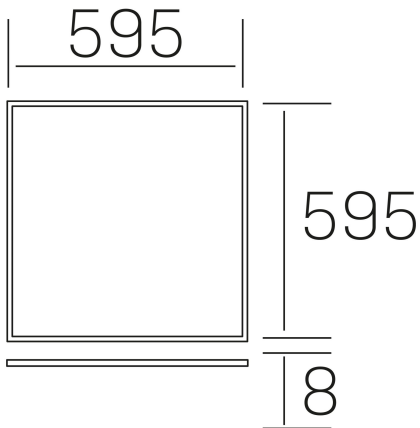

**chess k-select**  
K50510.01.RF.WH-WH.SK.ST.8.01.D1

#### GENERAL DETAILS

INSTALLATION	recessed with frame
FINISHES ALUMINIUM	White-White
OPTIC COVER	Cielo
LIGHT DIRECTION	Fixed
INT/EXT IP DEGREE	IP20/40
MATERIAL	Aluminum
IK DEGREE	IK03
UTILIZATION	Indoor
WARRANTY	5 years

#### ELECTRICAL DETAILS

LAMP	LED
POWER	40 W
COLOUR TEMPERATURE	3CCT 3000K-4000K-6000K
LUMINOUS FLUX	3600-4000-3800 Lm*
EFFICACY DIMMING	91-101-96 Lm/W
DIMABLE	1.10v
DRIVER	Remote
CLASS PROTECTION	II
COLOUR RENDERING INDEX	CRI >80
VOLTAGE	220-240 V
CURRENT INTENSITY	1000 mA
LIFE TIME	50.000 h

#### GENERAL DIMENSIONS

DIMENSIONS	595×595 mm
CUT OUT	595×595 mm (techo modular)
HEIGHT	h 8 mm
DIMENSIONES DE EMBALAJE	N/A
PESO NETO	2.32

\*Please might expect a max.15% figure reduction in finishes other than white