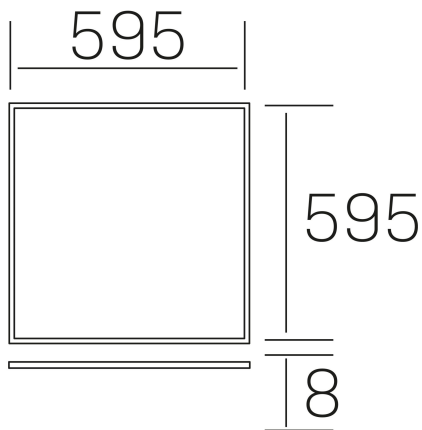

chess k-select
K50510.01.RF.WH-WH.SK.ST.8.01.D1

GENERAL DETAILS

INSTALLATION	recessed with frame
FINISHES ALUMINIUM	White-White
OPTIC COVER	Cielo
LIGHT DIRECTION	Fixed
INT/EXT IP DEGREE	IP20/40
MATERIAL	Aluminum
IK DEGREE	IK03
UTILIZATION	Indoor
WARRANTY	3 years

ELECTRICAL DETAILS

LAMP	LED
POWER	40 W
COLOUR TEMPERATURE	3CCT 3000K-4000K-6000K
LUMINOUS FLUX	3600-4000-3800 Lm*
EFFICACY DIMMING	91-101-96 Lm/W
DIMABLE	1.10v
DRIVER	Remote
CLASS PROTECTION	II
COLOUR RENDERING INDEX	CRI >80
VOLTAGE	220-240 V
FRECUENCIA	50-60 Hz
CURRENT INTENSITY	1000 mA
LIFE TIME	50.000 h

GENERAL DIMENSIONS

DIMENSIONS	595×595 mm
CUT OUT	595×595 mm (techo modular)
HEIGHT	h 8 mm
DIMENSIONES DE EMBALAJE	N/A
PESO NETO	2.32

*Please might expect a max.15% figure reduction in finishes other than white