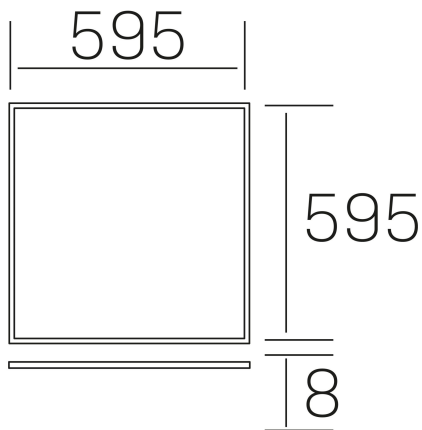

chess k-select
K50510.01.RF.WH-WH.SK.ST.8.01.D1

GENERAL DETAILS

| | |
|--------------------|---------------------|
| INSTALLATION | recessed with frame |
| FINISHES ALUMINIUM | White-White |
| OPTIC COVER | Cielo |
| LIGHT DIRECTION | Fixed |
| INT/EXT IP DEGREE | IP20/40 |
| MATERIAL | Aluminum |
| IK DEGREE | IK03 |
| UTILIZATION | Indoor |
| WARRANTY | 3 years |

GENERAL DIMENSIONS

| | |
|-------------------------|----------------------------|
| DIMENSIONS | 595×595 mm |
| CUT OUT | 595×595 mm (techo modular) |
| HEIGHT | h 8 mm |
| DIMENSIONES DE EMBALAJE | N/A |
| PESO NETO | 2.32 |