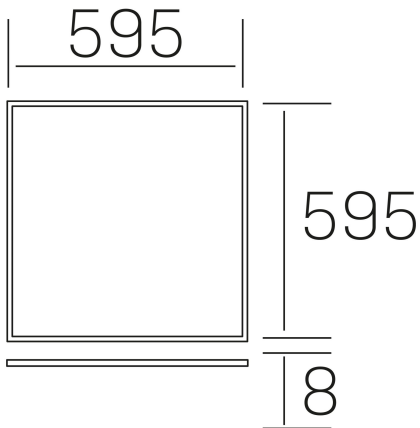

**chess k-select**  
K50510.01.RF.WH-WH.SK.ST.8.01.D1

#### GENERAL DETAILS

INSTALLATION	recessed with frame
FINISHES ALUMINIUM	White-White
OPTIC COVER	Cielo
LIGHT DIRECTION	Fixed
INT/EXT IP DEGREE	IP 23
MATERIAL	Aluminum
IK DEGREE	IK03
UTILIZATION	Indoor
WARRANTY	3 years

#### ELECTRICAL DETAILS

LAMP	LED
POWER	40 W
COLOUR TEMPERATURE	3CCT 3000K-4000K-6000K
LUMINOUS FLUX	3600-4000-3800 Lm*
EFFICACY DIMMING	91-101-96 Lm/W
DIMABLE	1.10v
DRIVER	Remote
CLASS PROTECTION	II
COLOUR RENDERING INDEX	CRI >80
VOLTAGE	220-240 V
FRECUENCIA	50-60 Hz
CURRENT INTENSITY	1000 mA
LIFE TIME	35.000 h

#### GENERAL DIMENSIONS

DIMENSIONS	595×595 mm
CUT OUT	595×595 mm (techo modular)
HEIGHT	h 8 mm
DIMENSIONES DE EMBALAJE	N/A
PESO NETO	2.32

\*Please might expect a max.15% figure reduction in finishes other than white