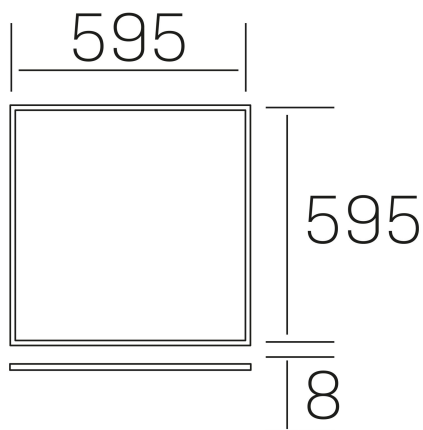

chess k-select
K50510.01.RF.WH-WH.SK.ST.8.01

GENERAL DETAILS

INSTALLATION	recessed with frame
FINISHES ALUMINIUM	White-White
OPTIC COVER	Cielo
LIGHT DIRECTION	Fixed
INT/EXT IP DEGREE	IP 23
MATERIAL	Aluminum
IK DEGREE	IK03
UTILIZATION	Indoor
WARRANTY	3 years

ELECTRICAL DETAILS

LAMP	LED
POWER	40 W
COLOUR TEMPERATURE	3CCT 3000K-4000K-6000K
LUMINOUS FLUX	3600-4000-3800 Lm*
EFFICACY DIMMING	91-101-96 Lm/W
DIMABLE	No Dim
DRIVER	Remote
CLASS PROTECTION	II
COLOUR RENDERING INDEX	CRI >80
VOLTAGE	220-240 V
FRECUENCIA	50-60 Hz
CURRENT INTENSITY	1000 mA
LIFE TIME	35.000 h

GENERAL DIMENSIONS

DIMENSIONS	595×595 mm
CUT OUT	595×595 mm (techo modular)
HEIGHT	h 8 mm
DIMENSIONES DE EMBALAJE	N/A
PESO NETO	2.32

*Please might expect a max.15% figure reduction in finishes other than white