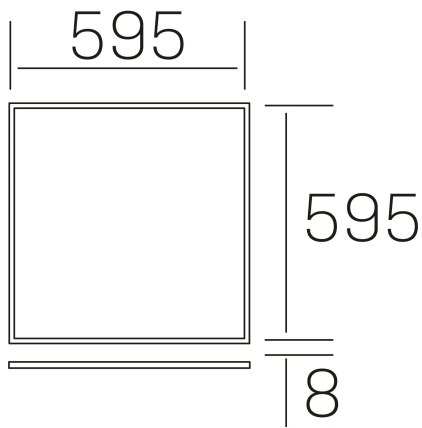

**chess k-select**  
K50510.01.RF.WH-WH.SK.ST.8.01

#### GENERAL DETAILS

INSTALLATION	recessed with frame
FINISHES ALUMINIUM	White-White
OPTIC COVER	Cielo
LIGHT DIRECTION	Fixed
INT/EXT IP DEGREE	IP20/40
MATERIAL	Aluminum
IK DEGREE	IK03
UTILIZATION	Indoor
WARRANTY	5 years

#### ELECTRICAL DETAILS

LAMP	LED
POWER	40 W
COLOUR TEMPERATURE	3CCT 3000K-4000K-6000K
LUMINOUS FLUX	3600-4000-3800 Lm*
EFFICACY DIMMING	91-101-96 Lm/W
DIMABLE	No Dim
DRIVER	Remote
CLASS PROTECTION	II
COLOUR RENDERING INDEX	CRI >80
VOLTAGE	220-240 V
CURRENT INTENSITY	1000 mA
LIFE TIME	50.000 h

#### GENERAL DIMENSIONS

DIMENSIONS	595×595 mm
CUT OUT	595×595 mm (techo modular)
HEIGHT	h 8 mm
DIMENSIONES DE EMBALAJE	N/A
PESO NETO	2.32

\*Please might expect a max.15% figure reduction in finishes other than white