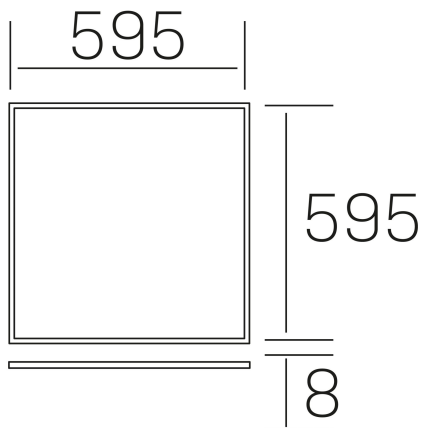

chess k-select
K50510.01.RF.WH-WH.SK.ST.8.01

GENERAL DETAILS

INSTALLATION	recessed with frame
FINISHES ALUMINIUM	White-White
OPTIC COVER	Cielo
LIGHT DIRECTION	Fixed
INT/EXT IP DEGREE	IP20/40
MATERIAL	Aluminum
IK DEGREE	IK03
UTILIZATION	Indoor
WARRANTY	3 years

ELECTRICAL DETAILS

LAMP	LED
POWER	40 W
COLOUR TEMPERATURE	3CCT 3000K-4000K-6000K
LUMINOUS FLUX	3600-4000-3800 Lm*
EFFICACY DIMMING	91-101-96 Lm/W
DIMABLE	No Dim
DRIVER	Remote
CLASS PROTECTION	II
COLOUR RENDERING INDEX	CRI >80
VOLTAGE	220-240 V
FRECUENCIA	50-60 Hz
CURRENT INTENSITY	1000 mA
LIFE TIME	50.000 h

GENERAL DIMENSIONS

DIMENSIONS	595×595 mm
CUT OUT	595×595 mm (techo modular)
HEIGHT	h 8 mm
DIMENSIONES DE EMBALAJE	N/A
PESO NETO	2.32

*Please might expect a max.15% figure reduction in finishes other than white