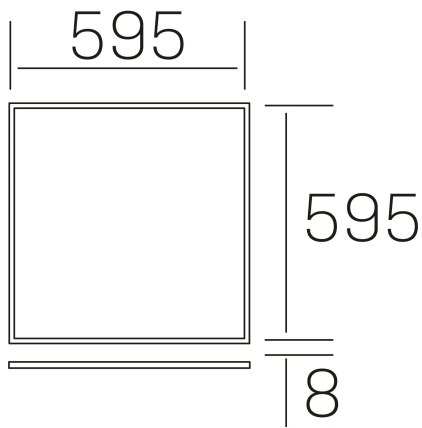

chess k-select
K50510.01.RF.WH-WH.OP.ST.8.01.DA

GENERAL DETAILS

INSTALLATION	recessed with frame
FINISHES ALUMINIUM	White-White
OPTIC COVER	Opal
LIGHT DIRECTION	Fixed
INT/EXT IP DEGREE	IP20/40
MATERIAL	Aluminum
IK DEGREE	IK03
UTILIZATION	Indoor
WARRANTY	3 years

ELECTRICAL DETAILS

LAMP	LED
POWER	40 W
COLOUR TEMPERATURE	3CCT 3000K-4000K-6000K
LUMINOUS FLUX	3600-4000-3800 Lm
EFFICACY DIMMING	91-101-96 Lm/W
DIMABLE	DALI
DRIVER	Remote
CLASS PROTECTION	II
COLOUR RENDERING INDEX	CRI >80
VOLTAGE	220-240 V
FRECUENCIA	50-60 Hz
CURRENT INTENSITY	1000 mA
LIFE TIME	50.000h LB0B10

GENERAL DIMENSIONS

DIMENSIONS	595×595 mm
CUT OUT	595×595 mm (techo modular)
HEIGHT	h 8 mm
DIMENSIONES DE EMBALAJE	N/A
PESO NETO	2.32

*Please might expect a max.15% figure reduction in finishes other than white