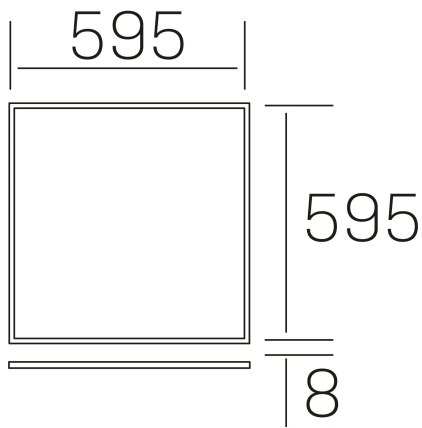

chess k-select
K50510.01.RF.WH-WH.OP.ST.8.01.DA

GENERAL DETAILS

INSTALLATION	recessed with frame
FINISHES ALUMINIUM	White-White
OPTIC COVER	Opal
LIGHT DIRECTION	Fixed
INT/EXT IP DEGREE	IP20/40
MATERIAL	Aluminum
IK DEGREE	IK03
UTILIZATION	Indoor
WARRANTY	5 years

ELECTRICAL DETAILS

LAMP	LED
POWER	40 W
COLOUR TEMPERATURE	3CCT 3000K-4000K-6000K
LUMINOUS FLUX	3600-4000-3800 Lm
EFFICACY DIMMING	91-101-96 Lm/W
DIMABLE	DALI
DRIVER	Remote
CLASS PROTECTION	II
COLOUR RENDERING INDEX	CRI >80
VOLTAGE	220-240 V
CURRENT INTENSITY	1000 mA
LIFE TIME	50.000 h

GENERAL DIMENSIONS

DIMENSIONS	595×595 mm
CUT OUT	595×595 mm (techo modular)
HEIGHT	h 8 mm
DIMENSIONES DE EMBALAJE	N/A
PESO NETO	2.32

*Please might expect a max.15% figure reduction in finishes other than white