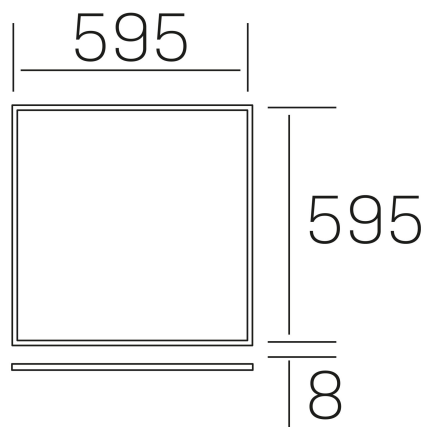

chess k-select
K50510.01.RF.WH-WH.OP.ST.8.01.DA

GENERAL DETAILS

INSTALLATION	recessed with frame
FINISHES ALUMINIUM	White-White
OPTIC COVER	Opal
LIGHT DIRECTION	Fixed
INT/EXT IP DEGREE	IP20/40
MATERIAL	Aluminum
IK DEGREE	IK03
UTILIZATION	Indoor
WARRANTY	5 years

ELECTRICAL DETAILS

LAMP	LED
POWER	40 W
COLOUR TEMPERATURE	3CCT 3000K-4000K-6000K
LUMINOUS FLUX	3600-4000-3800 Lm
EFFICACY DIMMING	91-101-96 Lm/W
DIMABLE	DALI
DRIVER	Remote
CLASS PROTECTION	II
COLOUR RENDERING INDEX	CRI >80
VOLTAGE	220-240 V
CURRENT INTENSITY	1000 mA
LIFE TIME	50.000 h

GENERAL DIMENSIONS

DIMENSIONS	595×595 mm
CUT OUT	595×595 mm (techo modular)
HEIGHT	h 8 mm
DIMENSIONES DE EMBALAJE	N/A
PESO NETO	2.32

*Please might expect a max.15% figure reduction in finishes other than white