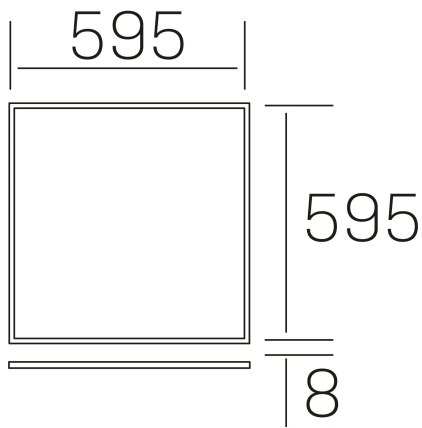

**chess k-select**  
K50510.01.RF.WH-WH.OP.ST.8.01.D1

#### GENERAL DETAILS

INSTALLATION	recessed with frame
FINISHES ALUMINIUM	White-White
OPTIC COVER	Opal
LIGHT DIRECTION	Fixed
INT/EXT IP DEGREE	IP20/40
MATERIAL	Aluminum
IK DEGREE	IK03
UTILIZATION	Indoor
WARRANTY	5 years

#### ELECTRICAL DETAILS

LAMP	LED
POWER	40 W
COLOUR TEMPERATURE	3CCT 3000K-4000K-6000K
LUMINOUS FLUX	3600-4000-3800 Lm
EFFICACY DIMMING	91-101-96 Lm/W
DIMABLE	1.10v
DRIVER	Remote
CLASS PROTECTION	II
COLOUR RENDERING INDEX	CRI >80
VOLTAGE	220-240 V
CURRENT INTENSITY	1000 mA
LIFE TIME	50.000 h

#### GENERAL DIMENSIONS

DIMENSIONS	595×595 mm
CUT OUT	595×595 mm (techo modular)
HEIGHT	h 8 mm
DIMENSIONES DE EMBALAJE	N/A
PESO NETO	2.32

\*Please might expect a max.15% figure reduction in finishes other than white