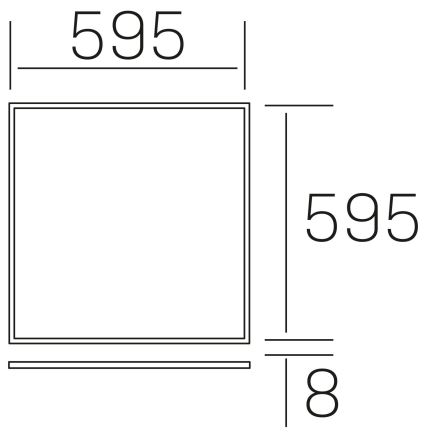

chess k-select
K50510.01.RF.WH-WH.OP.ST.8.01

GENERAL DETAILS

INSTALLATION	recessed with frame
FINISHES ALUMINIUM	White-White
OPTIC COVER	Opal
LIGHT DIRECTION	Fixed
INT/EXT IP DEGREE	IP20/40
MATERIAL	Aluminum
IK DEGREE	IK03
UTILIZATION	Indoor
WARRANTY	3 years

ELECTRICAL DETAILS

LAMP	LED
POWER	40 W
COLOUR TEMPERATURE	3CCT 3000K-4000K-6000K
LUMINOUS FLUX	3600-4000-3800 Lm
EFFICACY DIMMING	91-101-96 Lm/W
DIMABLE	No Dim
DRIVER	Remote
CLASS PROTECTION	II
COLOUR RENDERING INDEX	CRI >80
VOLTAGE	220-240 V
FRECUENCIA	50-60 Hz
CURRENT INTENSITY	1000 mA
LIFE TIME	50.000 h

GENERAL DIMENSIONS

DIMENSIONS	595×595 mm
CUT OUT	595×595 mm (techo modular)
HEIGHT	h 8 mm
DIMENSIONES DE EMBALAJE	N/A
PESO NETO	2.32

*Please might expect a max.15% figure reduction in finishes other than white