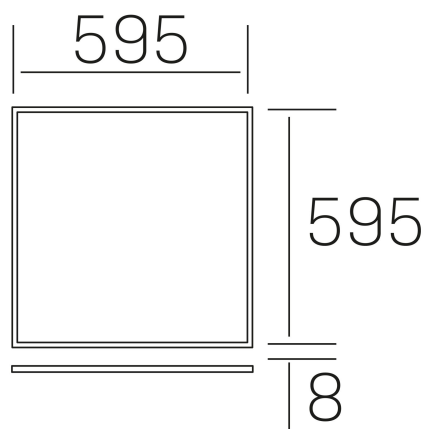

**chess k-select**  
K50510.01.RF.WH-WH.OP.ST.8.01

#### GENERAL DETAILS

INSTALLATION	recessed with frame
FINISHES ALUMINIUM	White-White
OPTIC COVER	Opal
LIGHT DIRECTION	Fixed
INT/EXT IP DEGREE	IP 23
MATERIAL	Aluminum
IK DEGREE	IK03
UTILIZATION	Indoor
WARRANTY	3 years

#### ELECTRICAL DETAILS

LAMP	LED
POWER	40 W
COLOUR TEMPERATURE	3CCT 3000K-4000K-6000K
LUMINOUS FLUX	3600-4000-3800 Lm
EFFICACY DIMMING	91-101-96 Lm/W
DIMABLE	No Dim
DRIVER	Remote
CLASS PROTECTION	II
COLOUR RENDERING INDEX	CRI >80
VOLTAGE	220-240 V
FRECUENCIA	50-60 Hz
CURRENT INTENSITY	1000 mA
LIFE TIME	35.000 h

#### GENERAL DIMENSIONS

DIMENSIONS	595×595 mm
CUT OUT	595×595 mm (techo modular)
HEIGHT	h 8 mm
DIMENSIONES DE EMBALAJE	N/A
PESO NETO	2.32

\*Please might expect a max.15% figure reduction in finishes other than white