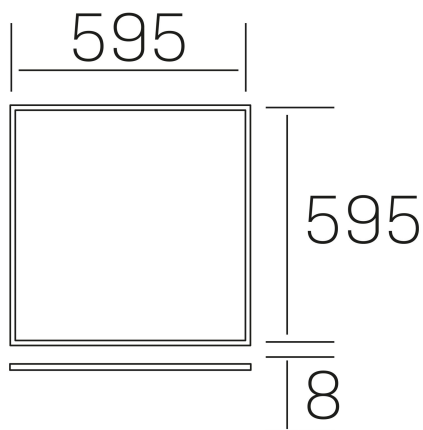

chess k-select
K50510.01.RF.WH-WH.OP.ST.8.01

GENERAL DETAILS

| | |
|--------------------|---------------------|
| INSTALLATION | recessed with frame |
| FINISHES ALUMINIUM | White-White |
| OPTIC COVER | Opal |
| LIGHT DIRECTION | Fixed |
| INT/EXT IP DEGREE | IP20/40 |
| MATERIAL | Aluminum |
| IK DEGREE | IK03 |
| UTILIZATION | Indoor |
| WARRANTY | 3 years |

GENERAL DIMENSIONS

| | |
|-------------------------|----------------------------|
| DIMENSIONS | 595×595 mm |
| CUT OUT | 595×595 mm (techo modular) |
| HEIGHT | h 8 mm |
| DIMENSIONES DE EMBALAJE | N/A |
| PESO NETO | 2.32 |