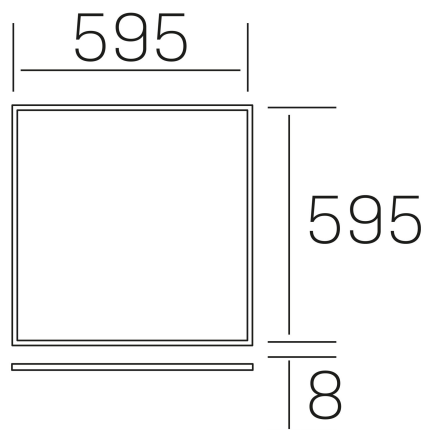

chess k-select
K50510.01.RF.WH-WH.MP.ST.8.01.DA

GENERAL DETAILS

INSTALLATION	recessed with frame
FINISHES ALUMINIUM	White-White
OPTIC COVER	Microprismatico
LIGHT DIRECTION	Fixed
INT/EXT IP DEGREE	IP20/40
MATERIAL	Aluminum
IK DEGREE	IK03
UTILIZATION	Indoor
WARRANTY	3 years

ELECTRICAL DETAILS

LAMP	LED
POWER	40 W
COLOUR TEMPERATURE	3CCT 3000K-4000K-6000K
LUMINOUS FLUX	3450-3850-3650 Lm
EFFICACY DIMMING	87-98-93 Lm/W
DIMABLE	DALI
DRIVER	Remote
CLASS PROTECTION	II
COLOUR RENDERING INDEX	CRI >80
VOLTAGE	220-240 V
FRECUENCIA	50-60 Hz
CURRENT INTENSITY	1000 mA
LIFE TIME	50.000 h

GENERAL DIMENSIONS

DIMENSIONS	595×595 mm
CUT OUT	595×595 mm (techo modular)
HEIGHT	h 8 mm
DIMENSIONES DE EMBALAJE	N/A
PESO NETO	2.32

*Please might expect a max.15% figure reduction in finishes other than white