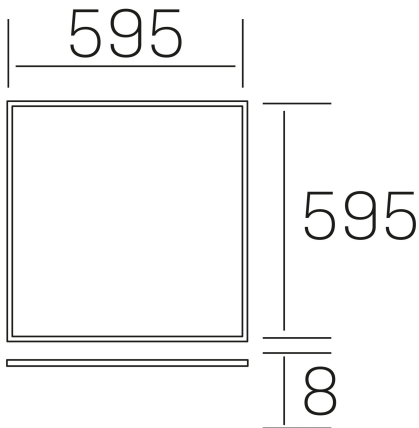

chess k-select
K50510.01.RF.WH-WH.MP.ST.8.01.DA

GENERAL DETAILS

INSTALLATION	recessed with frame
FINISHES ALUMINIUM	White-White
OPTIC COVER	Microprismatico
LIGHT DIRECTION	Fixed
INT/EXT IP DEGREE	IP20/40
MATERIAL	Aluminum
IK DEGREE	IK03
UTILIZATION	Indoor
WARRANTY	3 years

ELECTRICAL DETAILS

LAMP	LED
POWER	40 W
COLOUR TEMPERATURE	3CCT 3000K-4000K-6000K
LUMINOUS FLUX	3450-3850-3650 Lm
EFFICACY DIMMING	87-98-93 Lm/W
DIMABLE	DALI
DRIVER	Remote
CLASS PROTECTION	II
COLOUR RENDERING INDEX	CRI >80
VOLTAGE	220-240 V
FRECUENCIA	50-60 Hz
CURRENT INTENSITY	1000 mA
LIFE TIME	50.000h LB0B10

GENERAL DIMENSIONS

DIMENSIONS	595×595 mm
CUT OUT	595×595 mm (techo modular)
HEIGHT	h 8 mm
DIMENSIONES DE EMBALAJE	N/A
PESO NETO	2.32

*Please might expect a max.15% figure reduction in finishes other than white