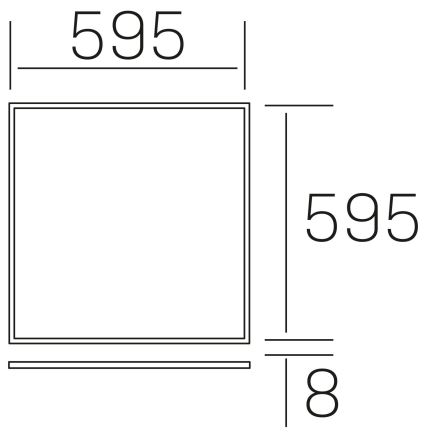

#### GENERAL DETAILS

INSTALLATION	recessed with frame
FINISHES ALUMINIUM	White-White
OPTIC COVER	Microprismatico
LIGHT DIRECTION	Fixed
INT/EXT IP DEGREE	IP 23
MATERIAL	Aluminum
IK DEGREE	IK03
UTILIZATION	Indoor
WARRANTY	3 years

#### ELECTRICAL DETAILS

LAMP	LED
POWER	40 W
COLOUR TEMPERATURE	3CCT 3000K-4000K-6000K
LUMINOUS FLUX	3450-3850-3650 Lm
EFFICACY DIMMING	87-98-93 Lm/W
DIMABLE	DALI
DRIVER	Remote
CLASS PROTECTION	II
COLOUR RENDERING INDEX	CRI >80
VOLTAGE	220-240 V
FRECUENCIA	50-60 Hz
CURRENT INTENSITY	1000 mA
LIFE TIME	35.000 h

#### GENERAL DIMENSIONS

DIMENSIONS	595×595 mm
CUT OUT	595×595 mm (techo modular)
HEIGHT	h 8 mm
DIMENSIONES DE EMBALAJE	N/A
PESO NETO	2.32

\*Please might expect a max.15% figure reduction in finishes other than white