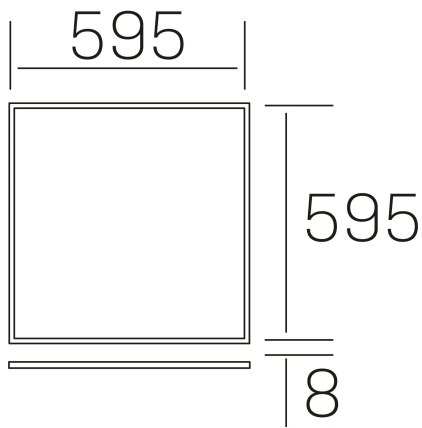

chess k-select
K50510.01.RF.WH-WH.MP.ST.8.01.D1

GENERAL DETAILS

INSTALLATION	recessed with frame
FINISHES ALUMINIUM	White-White
OPTIC COVER	Microprismatico
LIGHT DIRECTION	Fixed
INT/EXT IP DEGREE	IP20/40
MATERIAL	Aluminum
IK DEGREE	IK03
UTILIZATION	Indoor
WARRANTY	3 years

ELECTRICAL DETAILS

LAMP	LED
POWER	40 W
COLOUR TEMPERATURE	3CCT 3000K-4000K-6000K
LUMINOUS FLUX	3450-3850-3650 Lm
EFFICACY DIMMING	87-98-93 Lm/W
DIMABLE	1.10v
DRIVER	Remote
CLASS PROTECTION	II
COLOUR RENDERING INDEX	CRI >80
VOLTAGE	220-240 V
FRECUENCIA	50-60 Hz
CURRENT INTENSITY	1000 mA
LIFE TIME	50.000h LB0B10

GENERAL DIMENSIONS

DIMENSIONS	595×595 mm
CUT OUT	595×595 mm (techo modular)
HEIGHT	h 8 mm
DIMENSIONES DE EMBALAJE	N/A
PESO NETO	2.32

*Please might expect a max.15% figure reduction in finishes other than white