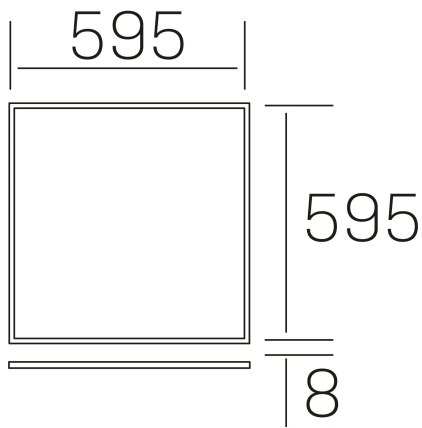

chess k-select
K50510.01.RF.WH-WH.MP.ST.8.01.D1

GENERAL DETAILS

INSTALLATION	recessed with frame
FINISHES ALUMINIUM	White-White
OPTIC COVER	Microprismatico
LIGHT DIRECTION	Fixed
INT/EXT IP DEGREE	IP20/40
MATERIAL	Aluminum
IK DEGREE	IK03
UTILIZATION	Indoor
WARRANTY	3 years

ELECTRICAL DETAILS

LAMP	LED
POWER	40 W
COLOUR TEMPERATURE	3CCT 3000K-4000K-6000K
LUMINOUS FLUX	3450-3850-3650 Lm
EFFICACY DIMMING	87-98-93 Lm/W
DIMABLE	1.10v
DRIVER	Remote
CLASS PROTECTION	II
COLOUR RENDERING INDEX	CRI >80
VOLTAGE	220-240 V
FRECUENCIA	50-60 Hz
CURRENT INTENSITY	1000 mA
LIFE TIME	50.000 h

GENERAL DIMENSIONS

DIMENSIONS	595×595 mm
CUT OUT	595×595 mm (techo modular)
HEIGHT	h 8 mm
DIMENSIONES DE EMBALAJE	N/A
PESO NETO	2.32

*Please might expect a max.15% figure reduction in finishes other than white