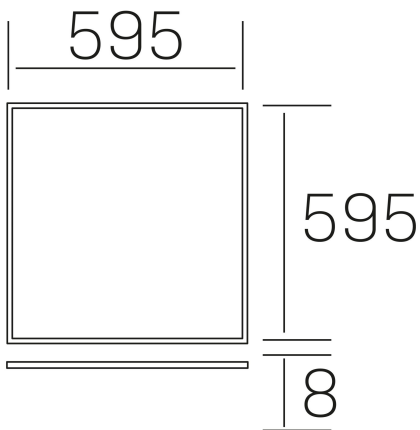

chess k-select
K50510.01.RF.WH-WH.MP.ST.8.01.D1

GENERAL DETAILS

INSTALLATION	recessed with frame
FINISHES ALUMINIUM	White-White
OPTIC COVER	Microprismatico
LIGHT DIRECTION	Fixed
INT/EXT IP DEGREE	IP20/40
MATERIAL	Aluminum
IK DEGREE	IK03
UTILIZATION	Indoor
WARRANTY	5 years

ELECTRICAL DETAILS

LAMP	LED
POWER	40 W
COLOUR TEMPERATURE	3CCT 3000K-4000K-6000K
LUMINOUS FLUX	3450-3850-3650 Lm
EFFICACY DIMMING	87-98-93 Lm/W
DIMABLE	1.10v
DRIVER	Remote
CLASS PROTECTION	II
COLOUR RENDERING INDEX	CRI >80
VOLTAGE	220-240 V
CURRENT INTENSITY	1000 mA
LIFE TIME	50.000 h

GENERAL DIMENSIONS

DIMENSIONS	595×595 mm
CUT OUT	595×595 mm (techo modular)
HEIGHT	h 8 mm
DIMENSIONES DE EMBALAJE	N/A
PESO NETO	2.32

*Please might expect a max.15% figure reduction in finishes other than white