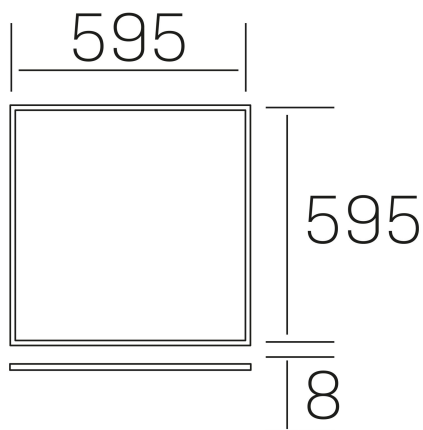

chess k-select
K50510.01.RF.WH-WH.MP.ST.8.01.D1

GENERAL DETAILS

INSTALLATION	recessed with frame
FINISHES ALUMINIUM	White-White
OPTIC COVER	Microprismatico
LIGHT DIRECTION	Fixed
INT/EXT IP DEGREE	IP 23
MATERIAL	Aluminum
IK DEGREE	IK03
UTILIZATION	Indoor
WARRANTY	3 years

ELECTRICAL DETAILS

LAMP	LED
POWER	40 W
COLOUR TEMPERATURE	3CCT 3000K-4000K-6000K
LUMINOUS FLUX	3450-3850-3650 Lm
EFFICACY DIMMING	87-98-93 Lm/W
DIMABLE	1.10v
DRIVER	Remote
CLASS PROTECTION	II
COLOUR RENDERING INDEX	CRI >80
VOLTAGE	220-240 V
FRECUENCIA	50-60 Hz
CURRENT INTENSITY	1000 mA
LIFE TIME	35.000 h

GENERAL DIMENSIONS

DIMENSIONS	595×595 mm
CUT OUT	595×595 mm (techo modular)
HEIGHT	h 8 mm
DIMENSIONES DE EMBALAJE	N/A
PESO NETO	2.32

*Please might expect a max.15% figure reduction in finishes other than white