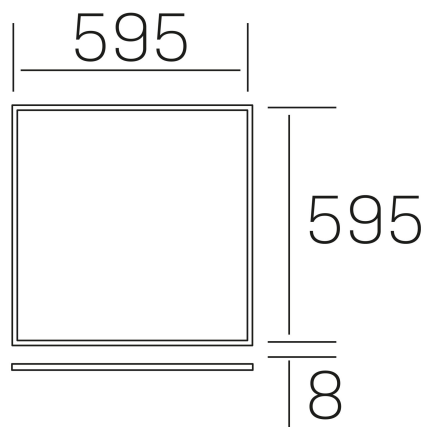

chess k-select
K50510.01.RF.WH-WH.MP.ST.8.01

GENERAL DETAILS

INSTALLATION	recessed with frame
FINISHES ALUMINIUM	White-White
OPTIC COVER	Microprismatico
LIGHT DIRECTION	Fixed
INT/EXT IP DEGREE	IP20/40
MATERIAL	Aluminum
IK DEGREE	IK03
UTILIZATION	Indoor
WARRANTY	3 years

ELECTRICAL DETAILS

LAMP	LED
POWER	40 W
COLOUR TEMPERATURE	3CCT 3000K-4000K-6000K
LUMINOUS FLUX	3450-3850-3650 Lm
EFFICACY DIMMING	87-98-93 Lm/W
DIMABLE	No Dim
DRIVER	Remote
CLASS PROTECTION	II
COLOUR RENDERING INDEX	CRI >80
VOLTAGE	220-240 V
FRECUENCIA	50-60 Hz
CURRENT INTENSITY	1000 mA
LIFE TIME	50.000 h

GENERAL DIMENSIONS

DIMENSIONS	595×595 mm
CUT OUT	595×595 mm (techo modular)
HEIGHT	h 8 mm
DIMENSIONES DE EMBALAJE	N/A
PESO NETO	2.32

*Please might expect a max.15% figure reduction in finishes other than white