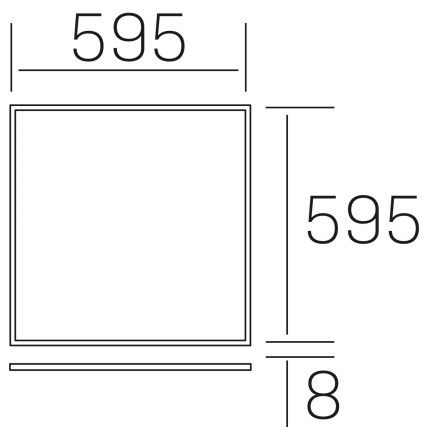

chess k-select
K50510.01.RF.WH-WH.MP.ST.8.01

GENERAL DETAILS

INSTALLATION	recessed with frame
FINISHES ALUMINIUM	White-White
OPTIC COVER	Microprismatico
LIGHT DIRECTION	Fixed
INT/EXT IP DEGREE	IP20/40
MATERIAL	Aluminum
IK DEGREE	IK03
UTILIZATION	Indoor
WARRANTY	3 years

ELECTRICAL DETAILS

LAMP	LED
POWER	40 W
COLOUR TEMPERATURE	3CCT 3000K-4000K-6000K
LUMINOUS FLUX	3450-3850-3650 Lm
EFFICACY DIMMING	87-98-93 Lm/W
DIMABLE	No Dim
DRIVER	Remote
CLASS PROTECTION	II
COLOUR RENDERING INDEX	CRI >80
VOLTAGE	220-240 V
FRECUENCIA	50-60 Hz
CURRENT INTENSITY	1000 mA
LIFE TIME	50.000h LB0B10

GENERAL DIMENSIONS

DIMENSIONS	595×595 mm
CUT OUT	595×595 mm (techo modular)
HEIGHT	h 8 mm
DIMENSIONES DE EMBALAJE	N/A
PESO NETO	2.32

*Please might expect a max.15% figure reduction in finishes other than white