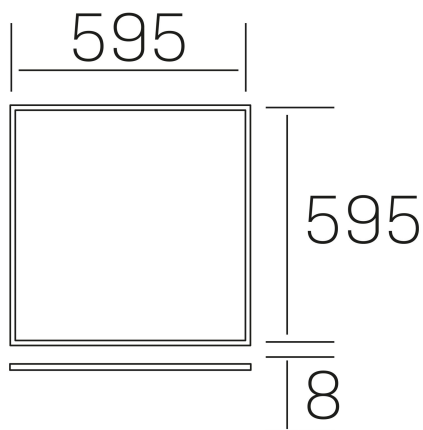

chess k-select
K50510.01.RF.WH-WH.MP.ST.8.01

GENERAL DETAILS

INSTALLATION	recessed with frame
FINISHES ALUMINIUM	White-White
OPTIC COVER	Microprismatico
LIGHT DIRECTION	Fixed
INT/EXT IP DEGREE	IP 23
MATERIAL	Aluminum
IK DEGREE	IK03
UTILIZATION	Indoor
WARRANTY	3 years

ELECTRICAL DETAILS

LAMP	LED
POWER	40 W
COLOUR TEMPERATURE	3CCT 3000K-4000K-6000K
LUMINOUS FLUX	3450-3850-3650 Lm
EFFICACY DIMMING	87-98-93 Lm/W
DIMABLE	No Dim
DRIVER	Remote
CLASS PROTECTION	II
COLOUR RENDERING INDEX	CRI >80
VOLTAGE	220-240 V
FRECUENCIA	50-60 Hz
CURRENT INTENSITY	1000 mA
LIFE TIME	35.000 h

GENERAL DIMENSIONS

DIMENSIONS	595×595 mm
CUT OUT	595×595 mm (techo modular)
HEIGHT	h 8 mm
DIMENSIONES DE EMBALAJE	N/A
PESO NETO	2.32

*Please might expect a max.15% figure reduction in finishes other than white