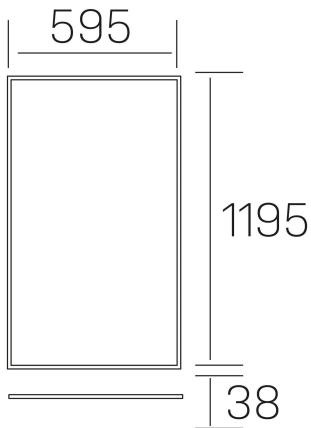

**chess elite k-select**  
K50523.02.RF.WH-WH.SK.ST.8.01.PU

#### GENERAL DETAILS

INSTALLATION	recessed with frame
FINISHES ALUMINIUM	White-White
OPTIC COVER	Cielo
LIGHT DIRECTION	Fixed
INT/EXT IP DEGREE	IP20/40
MATERIAL	Aluminum
IK DEGREE	IK03
UTILIZATION	Indoor
WARRANTY	5 years

#### ELECTRICAL DETAILS

LAMP	LED
POWER	60 W
COLOUR TEMPERATURE	3CCT 3000K-4000K-6000K
LUMINOUS FLUX	4400-5100-4600 Lm*
EFFICACY DIMMING	76-87-79 Lm/W
DIMABLE	Push
DRIVER	Remote
CLASS PROTECTION	II
COLOUR RENDERING INDEX	CRI >80
VOLTAGE	220-240 V
FRECUENCIA	50-60 Hz
CURRENT INTENSITY	1500 mA
LIFE TIME	50.000 h

#### GENERAL DIMENSIONS

DIMENSIONS	1195×595 mm
CUT OUT	1195×595 mm (techo modular)
HEIGHT	h 38 mm
DIMENSIONES DE EMBALAJE	1240 × 670 × 35 mm
PESO NETO	4.70

\*Please might expect a max.15% figure reduction in finishes other than white