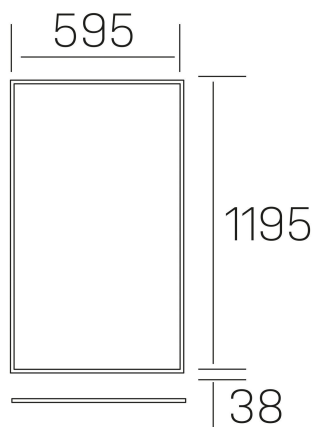

**chess elite k-select**  
K50523.02.RF.WH-WH.SK.ST.8.01.PU

#### GENERAL DETAILS

INSTALLATION	recessed with frame
FINISHES ALUMINIUM	White-White
OPTIC COVER	Cielo
LIGHT DIRECTION	Fixed
INT/EXT IP DEGREE	IP 23
MATERIAL	Aluminum
IK DEGREE	IK03
UTILIZATION	Indoor
WARRANTY	3 years

#### ELECTRICAL DETAILS

LAMP	LED
POWER	60 W
COLOUR TEMPERATURE	3CCT 3000K-4000K-6000K
LUMINOUS FLUX	4400-5100-4600 Lm*
EFFICACY DIMMING	76-87-79 Lm/W
DIMABLE	Push
DRIVER	Remote
CLASS PROTECTION	II
COLOUR RENDERING INDEX	CRI >80
VOLTAGE	220-240 V
FRECUENCIA	50-60 Hz
CURRENT INTENSITY	1500 mA
LIFE TIME	35.000 h

#### GENERAL DIMENSIONS

DIMENSIONS	1195×595 mm
CUT OUT	1195×595 mm (techo modular)
HEIGHT	h 38 mm
DIMENSIONES DE EMBALAJE	1240 × 670 × 35 mm
PESO NETO	4.70

\*Please might expect a max.15% figure reduction in finishes other than white