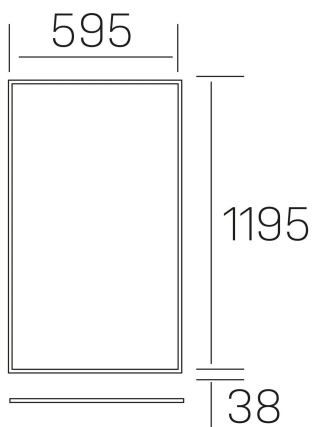

chess elite k-select
K50523.02.RF.WH-WH.SK.ST.8.01.PU

GENERAL DETAILS

| | |
|--------------------|---------------------|
| INSTALLATION | recessed with frame |
| FINISHES ALUMINIUM | White-White |
| OPTIC COVER | Cielo |
| LIGHT DIRECTION | Fixed |
| INT/EXT IP DEGREE | IP20/40 |
| MATERIAL | Aluminum |
| IK DEGREE | IK03 |
| UTILIZATION | Indoor |
| WARRANTY | 5 years |

ELECTRICAL DETAILS

| | |
|------------------------|------------------------|
| LAMP | LED |
| POWER | 60 W |
| COLOUR TEMPERATURE | 3CCT 3000K-4000K-6000K |
| LUMINOUS FLUX | 4400-5100-4600 Lm* |
| EFFICACY DIMMING | 76-87-79 Lm/W |
| DIMABLE | Push |
| DRIVER | Remote |
| CLASS PROTECTION | II |
| COLOUR RENDERING INDEX | CRI >80 |
| VOLTAGE | 220-240 V |
| CURRENT INTENSITY | 1500 mA |
| LIFE TIME | 50.000 h |

GENERAL DIMENSIONS

| | |
|-------------------------|-----------------------------|
| DIMENSIONS | 1195×595 mm |
| CUT OUT | 1195×595 mm (techo modular) |
| HEIGHT | h 38 mm |
| DIMENSIONES DE EMBALAJE | 1240 × 670 × 35 mm |
| PESO NETO | 4.70 |