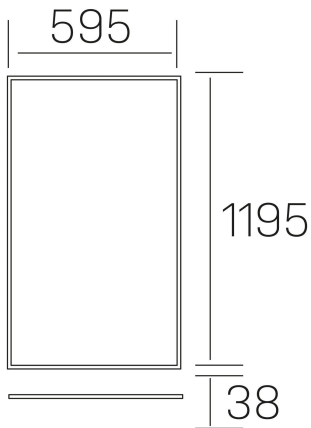

chess elite k-select
K50523.02.RF.WH-WH.SK.ST.8.01.DA

GENERAL DETAILS

INSTALLATION	recessed with frame
FINISHES ALUMINIUM	White-White
OPTIC COVER	Cielo
LIGHT DIRECTION	Fixed
INT/EXT IP DEGREE	IP 23
MATERIAL	Aluminum
IK DEGREE	IK03
UTILIZATION	Indoor
WARRANTY	3 years

ELECTRICAL DETAILS

LAMP	LED
POWER	60 W
COLOUR TEMPERATURE	3CCT 3000K-4000K-6000K
LUMINOUS FLUX	4400-5100-4600 Lm*
EFFICACY DIMMING	76-87-79 Lm/W
DIMABLE	DALI
DRIVER	Remote
CLASS PROTECTION	II
COLOUR RENDERING INDEX	CRI >80
VOLTAGE	220-240 V
FRECUENCIA	50-60 Hz
CURRENT INTENSITY	1500 mA
LIFE TIME	35.000 h

GENERAL DIMENSIONS

DIMENSIONS	1195×595 mm
CUT OUT	1195×595 mm (techo modular)
HEIGHT	h 38 mm
DIMENSIONES DE EMBALAJE	1240 × 670 × 35 mm
PESO NETO	4.70

*Please might expect a max.15% figure reduction in finishes other than white