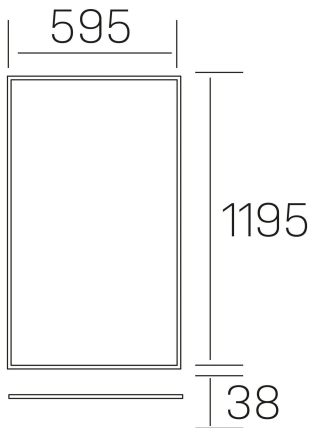

chess elite k-select
K50523.02.RF.WH-WH.SK.ST.8.01.DA

GENERAL DETAILS

INSTALLATION	recessed with frame
FINISHES ALUMINIUM	White-White
OPTIC COVER	Cielo
LIGHT DIRECTION	Fixed
INT/EXT IP DEGREE	IP20/40
MATERIAL	Aluminum
IK DEGREE	IK03
UTILIZATION	Indoor
WARRANTY	5 years

ELECTRICAL DETAILS

LAMP	LED
POWER	60 W
COLOUR TEMPERATURE	3CCT 3000K-4000K-6000K
LUMINOUS FLUX	4400-5100-4600 Lm*
EFFICACY DIMMING	76-87-79 Lm/W
DIMABLE	DALI
DRIVER	Remote
CLASS PROTECTION	II
COLOUR RENDERING INDEX	CRI >80
VOLTAGE	220-240 V
FRECUENCIA	50-60 Hz
CURRENT INTENSITY	1500 mA
LIFE TIME	50.000 h

GENERAL DIMENSIONS

DIMENSIONS	1195×595 mm
CUT OUT	1195×595 mm (techo modular)
HEIGHT	h 38 mm
DIMENSIONES DE EMBALAJE	1240 × 670 × 35 mm
PESO NETO	4.70

*Please might expect a max.15% figure reduction in finishes other than white