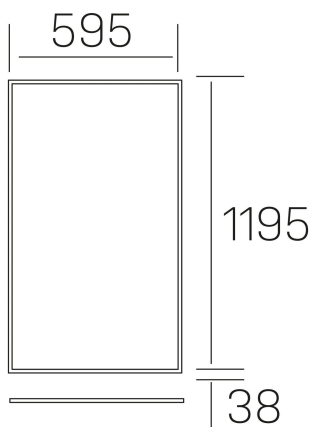

chess elite k-select
K50523.02.RF.WH-WH.SK.ST.8.01.D1

GENERAL DETAILS

INSTALLATION	recessed with frame
FINISHES ALUMINIUM	White-White
OPTIC COVER	Cielo
LIGHT DIRECTION	Fixed
INT/EXT IP DEGREE	IP20/40
MATERIAL	Aluminum
IK DEGREE	IK03
UTILIZATION	Indoor
WARRANTY	5 years

ELECTRICAL DETAILS

LAMP	LED
POWER	60 W
COLOUR TEMPERATURE	3CCT 3000K-4000K-6000K
LUMINOUS FLUX	4400-5100-4600 Lm*
EFFICACY DIMMING	76-87-79 Lm/W
DIMABLE	1.10v
DRIVER	Remote
CLASS PROTECTION	II
COLOUR RENDERING INDEX	CRI >80
VOLTAGE	220-240 V
FRECUENCIA	50-60 Hz
CURRENT INTENSITY	1500 mA
LIFE TIME	50.000 h

GENERAL DIMENSIONS

DIMENSIONS	1195×595 mm
CUT OUT	1195×595 mm (techo modular)
HEIGHT	h 38 mm
DIMENSIONES DE EMBALAJE	1240 × 670 × 35 mm
PESO NETO	4.70

*Please might expect a max.15% figure reduction in finishes other than white