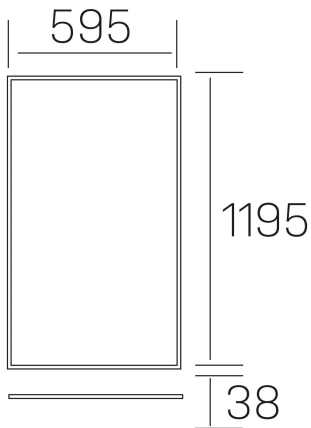

chess elite k-select
K50523.02.RF.WH-WH.SK.ST.8.01

GENERAL DETAILS

INSTALLATION	recessed with frame
FINISHES ALUMINIUM	White-White
OPTIC COVER	Cielo
LIGHT DIRECTION	Fixed
INT/EXT IP DEGREE	IP20/40
MATERIAL	Aluminum
IK DEGREE	IK03
UTILIZATION	Indoor
WARRANTY	5 years

ELECTRICAL DETAILS

LAMP	LED
POWER	60 W
COLOUR TEMPERATURE	3CCT 3000K-4000K-6000K
LUMINOUS FLUX	4400-5100-4600 Lm*
EFFICACY DIMMING	76-87-79 Lm/W
DIMABLE	No Dim
DRIVER	Remote
CLASS PROTECTION	II
COLOUR RENDERING INDEX	CRI >80
VOLTAGE	220-240 V
CURRENT INTENSITY	1500 mA
LIFE TIME	50.000 h

GENERAL DIMENSIONS

DIMENSIONS	1195×595 mm
CUT OUT	1195×595 mm (techo modular)
HEIGHT	h 38 mm
DIMENSIONES DE EMBALAJE	1240 × 670 × 35 mm
PESO NETO	4.70

*Please might expect a max.15% figure reduction in finishes other than white