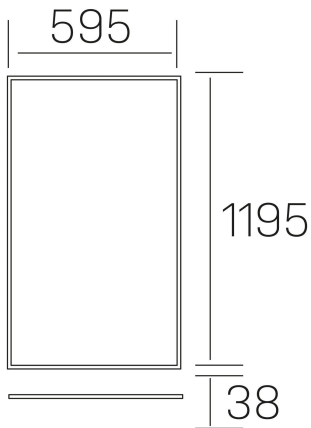

**chess elite k-select**  
K50523.02.RF.WH-WH.SK.ST.8.01

#### GENERAL DETAILS

INSTALLATION	recessed with frame
FINISHES ALUMINIUM	White-White
OPTIC COVER	Cielo
LIGHT DIRECTION	Fixed
INT/EXT IP DEGREE	IP 23
MATERIAL	Aluminum
IK DEGREE	IK03
UTILIZATION	Indoor
WARRANTY	3 years

#### ELECTRICAL DETAILS

LAMP	LED
POWER	60 W
COLOUR TEMPERATURE	3CCT 3000K-4000K-6000K
LUMINOUS FLUX	4400-5100-4600 Lm*
EFFICACY DIMMING	76-87-79 Lm/W
DIMABLE	No Dim
DRIVER	Remote
CLASS PROTECTION	II
COLOUR RENDERING INDEX	CRI >80
VOLTAGE	220-240 V
FRECUENCIA	50-60 Hz
CURRENT INTENSITY	1500 mA
LIFE TIME	35.000 h

#### GENERAL DIMENSIONS

DIMENSIONS	1195×595 mm
CUT OUT	1195×595 mm (techo modular)
HEIGHT	h 38 mm
DIMENSIONES DE EMBALAJE	1240 × 670 × 35 mm
PESO NETO	4.70

\*Please might expect a max.15% figure reduction in finishes other than white