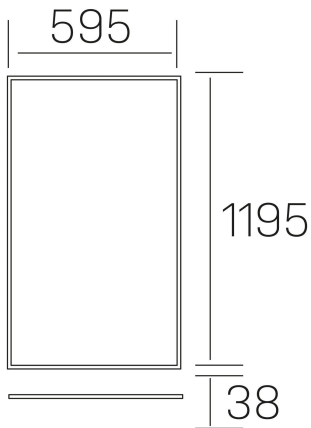

**chess elite k-select**  
K50523.02.RF.WH-WH.SK.ST.8.01

#### GENERAL DETAILS

INSTALLATION	recessed with frame
FINISHES ALUMINIUM	White-White
OPTIC COVER	Cielo
LIGHT DIRECTION	Fixed
INT/EXT IP DEGREE	IP20/40
MATERIAL	Aluminum
IK DEGREE	IK03
UTILIZATION	Indoor
WARRANTY	5 years

#### ELECTRICAL DETAILS

LAMP	LED
POWER	60 W
COLOUR TEMPERATURE	3CCT 3000K-4000K-6000K
LUMINOUS FLUX	4400-5100-4600 Lm*
EFFICACY DIMMING	76-87-79 Lm/W
DIMABLE	No Dim
DRIVER	Remote
CLASS PROTECTION	II
COLOUR RENDERING INDEX	CRI >80
VOLTAGE	220-240 V
FRECUENCIA	50-60 Hz
CURRENT INTENSITY	1500 mA
LIFE TIME	50.000 h

#### GENERAL DIMENSIONS

DIMENSIONS	1195×595 mm
CUT OUT	1195×595 mm (techo modular)
HEIGHT	h 38 mm
DIMENSIONES DE EMBALAJE	1240 × 670 × 35 mm
PESO NETO	4.70

\*Please might expect a max.15% figure reduction in finishes other than white