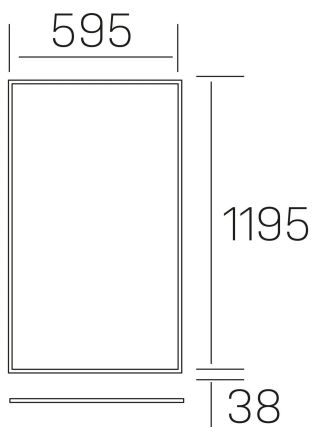

chess elite k-select

K50523.02.RF.WH-WH.OP.ST.8.01.D1

GENERAL DETAILS

INSTALLATION	recessed with frame
FINISHES ALUMINIUM	White-White
OPTIC COVER	Opal
LIGHT DIRECTION	Fixed
INT/EXT IP DEGREE	IP20/40
MATERIAL	Aluminum
IK DEGREE	IK03
UTILIZATION	Indoor
WARRANTY	5 years

ELECTRICAL DETAILS

LAMP	LED
POWER	60 W
COLOUR TEMPERATURE	3CCT 3000K-4000K-6000K
LUMINOUS FLUX	4400-5100-4600 Lm
EFFICACY DIMMING	76-87-79 Lm/W
DIMABLE	1.10v
DRIVER	Remote
CLASS PROTECTION	II
COLOUR RENDERING INDEX	CRI >80
VOLTAGE	220-240 V
FRECUENCIA	50-60 Hz
CURRENT INTENSITY	1500 mA
LIFE TIME	50.000 h

GENERAL DIMENSIONS

DIMENSIONS	1195×595 mm
CUT OUT	1195×595 mm (techo modular)
HEIGHT	h 38 mm
DIMENSIONES DE EMBALAJE	1240 × 670 × 35 mm
PESO NETO	4.70

*Please might expect a max.15% figure reduction in finishes other than white