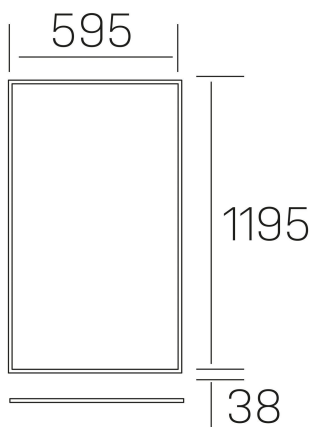

**chess elite k-select**  
K50523.02.RF.WH-WH.OP.ST.8.01

#### GENERAL DETAILS

INSTALLATION	recessed with frame
FINISHES ALUMINIUM	White-White
OPTIC COVER	Opal
LIGHT DIRECTION	Fixed
INT/EXT IP DEGREE	IP20/40
MATERIAL	Aluminum
IK DEGREE	IK03
UTILIZATION	Indoor
WARRANTY	5 years

#### ELECTRICAL DETAILS

LAMP	LED
POWER	60 W
COLOUR TEMPERATURE	3CCT 3000K-4000K-6000K
LUMINOUS FLUX	4400-5100-4600 Lm
EFFICACY DIMMING	76-87-79 Lm/W
DIMABLE	No Dim
DRIVER	Remote
CLASS PROTECTION	II
COLOUR RENDERING INDEX	CRI >80
VOLTAGE	220-240 V
CURRENT INTENSITY	1500 mA
LIFE TIME	50.000 h

#### GENERAL DIMENSIONS

DIMENSIONS	1195×595 mm
CUT OUT	1195×595 mm (techo modular)
HEIGHT	h 38 mm
DIMENSIONES DE EMBALAJE	1240 × 670 × 35 mm
PESO NETO	4.70

\*Please might expect a max.15% figure reduction in finishes other than white