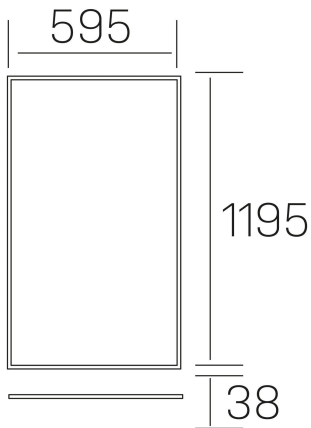

chess elite k-select
K50523.02.RF.WH-WH.OP.ST.8.01

GENERAL DETAILS

INSTALLATION	recessed with frame
FINISHES ALUMINIUM	White-White
OPTIC COVER	Opal
LIGHT DIRECTION	Fixed
INT/EXT IP DEGREE	IP20/40
MATERIAL	Aluminum
IK DEGREE	IK03
UTILIZATION	Indoor
WARRANTY	5 years

ELECTRICAL DETAILS

LAMP	LED
POWER	60 W
COLOUR TEMPERATURE	3CCT 3000K-4000K-6000K
LUMINOUS FLUX	4400-5100-4600 Lm
EFFICACY DIMMING	76-87-79 Lm/W
DIMABLE	No Dim
DRIVER	Remote
CLASS PROTECTION	II
COLOUR RENDERING INDEX	CRI >80
VOLTAGE	220-240 V
FRECUENCIA	50-60 Hz
CURRENT INTENSITY	1500 mA
LIFE TIME	50.000 h

GENERAL DIMENSIONS

DIMENSIONS	1195×595 mm
CUT OUT	1195×595 mm (techo modular)
HEIGHT	h 38 mm
DIMENSIONES DE EMBALAJE	1240 × 670 × 35 mm
PESO NETO	4.70

*Please might expect a max.15% figure reduction in finishes other than white