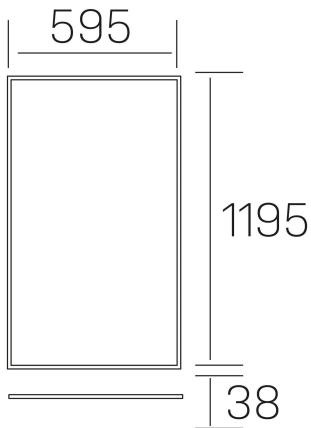

chess elite k-select
K50523.02.RF.WH-WH.OP.ST.8.01

GENERAL DETAILS

| | |
|--------------------|---------------------|
| INSTALLATION | recessed with frame |
| FINISHES ALUMINIUM | White-White |
| OPTIC COVER | Opal |
| LIGHT DIRECTION | Fixed |
| INT/EXT IP DEGREE | IP 23 |
| MATERIAL | Aluminum |
| IK DEGREE | IK03 |
| UTILIZATION | Indoor |
| WARRANTY | 3 years |

ELECTRICAL DETAILS

| | |
|------------------------|------------------------|
| LAMP | LED |
| POWER | 60 W |
| COLOUR TEMPERATURE | 3CCT 3000K-4000K-6000K |
| LUMINOUS FLUX | 4400-5100-4600 Lm |
| EFFICACY DIMMING | 76-87-79 Lm/W |
| DIMABLE | No Dim |
| DRIVER | Remote |
| CLASS PROTECTION | II |
| COLOUR RENDERING INDEX | CRI >80 |
| VOLTAGE | 220-240 V |
| FRECUENCIA | 50-60 Hz |
| CURRENT INTENSITY | 1500 mA |
| LIFE TIME | 35.000 h |

GENERAL DIMENSIONS

| | |
|-------------------------|-----------------------------|
| DIMENSIONS | 1195×595 mm |
| CUT OUT | 1195×595 mm (techo modular) |
| HEIGHT | h 38 mm |
| DIMENSIONES DE EMBALAJE | 1240 × 670 × 35 mm |
| PESO NETO | 4.70 |