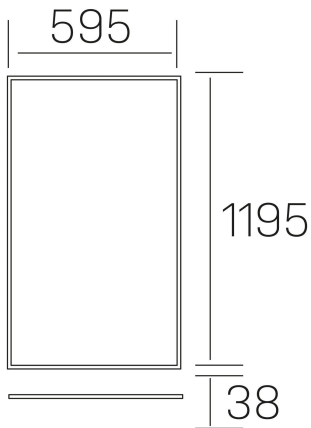

**chess elite k-select**  
K50523.02.RF.WH-WH.MP.ST.8.01.PU

#### GENERAL DETAILS

INSTALLATION	recessed with frame
FINISHES ALUMINIUM	White-White
OPTIC COVER	Microprismatico
LIGHT DIRECTION	Fixed
INT/EXT IP DEGREE	IP20/40
MATERIAL	Aluminum
IK DEGREE	IK03
UTILIZATION	Indoor
WARRANTY	5 years

#### ELECTRICAL DETAILS

LAMP	LED
POWER	60 W
COLOUR TEMPERATURE	3CCT 3000K-4000K-6000K
LUMINOUS FLUX	4250-4950-4450 Lm
EFFICACY DIMMING	73-85-76 Lm/W
DIMABLE	Push
DRIVER	Remote
CLASS PROTECTION	II
COLOUR RENDERING INDEX	CRI >80
VOLTAGE	220-240 V
FRECUENCIA	50-60 Hz
CURRENT INTENSITY	1500 mA
LIFE TIME	50.000 h

#### GENERAL DIMENSIONS

DIMENSIONS	1195×595 mm
CUT OUT	1195×595 mm (techo modular)
HEIGHT	h 38 mm
DIMENSIONES DE EMBALAJE	1240 × 670 × 35 mm
PESO NETO	4.70

\*Please might expect a max.15% figure reduction in finishes other than white