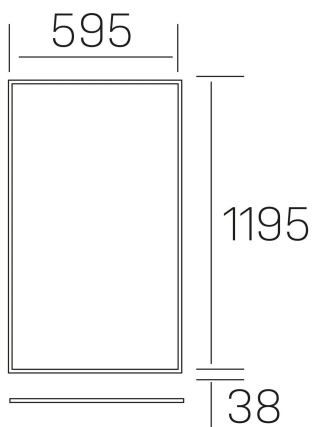

chess elite k-select

K50523.02.RF.WH-WH.MP.ST.8.01.DA

GENERAL DETAILS

INSTALLATION	recessed with frame
FINISHES ALUMINIUM	White-White
OPTIC COVER	Microprismatico
LIGHT DIRECTION	Fixed
INT/EXT IP DEGREE	IP20/40
MATERIAL	Aluminum
IK DEGREE	IK03
UTILIZATION	Indoor
WARRANTY	5 years

ELECTRICAL DETAILS

LAMP	LED
POWER	60 W
COLOUR TEMPERATURE	3CCT 3000K-4000K-6000K
LUMINOUS FLUX	4250-4950-4450 Lm
EFFICACY DIMMING	73-85-76 Lm/W
DIMABLE	DALI
DRIVER	Remote
CLASS PROTECTION	II
COLOUR RENDERING INDEX	CRI >80
VOLTAGE	220-240 V
FRECUENCIA	50-60 Hz
CURRENT INTENSITY	1500 mA
LIFE TIME	50.000 h

GENERAL DIMENSIONS

DIMENSIONS	1195×595 mm
CUT OUT	1195×595 mm (techo modular)
HEIGHT	h 38 mm
DIMENSIONES DE EMBALAJE	1240 × 670 × 35 mm
PESO NETO	4.70

*Please might expect a max.15% figure reduction in finishes other than white